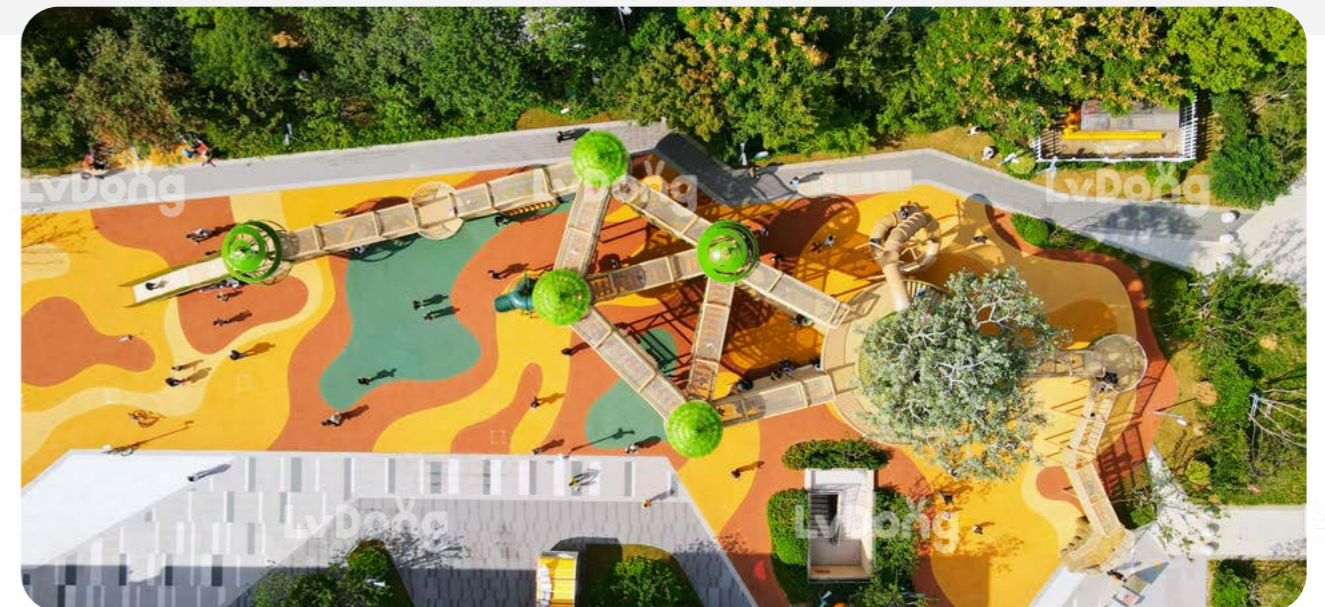

In the family-focused area of Suzhou Xinglanhui Commercial Plaza, we broke away from the traditional forms of play facilities and created a large, non-standard children's play space themed around an 'immersive forest.' At the center stands a lifelike artificial sculpted tree, surrounded by staggered and playful suspension bridges, allowing children to embark on a 'forest adventure' right inside the mall, while also providing families with a relaxed and enjoyable interactive environment.

苏州星澜荟商业广场，以光影重塑现代商业场景，于姑苏繁华处点亮都市新生活引力场，融合休闲、购物与社交，构筑引领区域的潮流生活聚核。

LDF2501072

@ 名称 Name
森林树屋 Forest Treehouse

尺寸 Size
5638×2276×1200cm

适用年龄 Age
6-12岁 Years

主材质 Material
φ325 钢管, 水泥雕塑工艺 φ325 Steel Pipe, Cement Sculpture Craft

苏州·园区奥特莱斯

Suzhou SIP Outlets

地点 / Location
江苏苏州 / Jiangsu, Suzhou

规模 / Size
500m²

项目介绍 / Project Introduction

在繁华的都市中心，为孩子们打造了一座充满欢笑与探索的梦幻空间！我们以“安全、趣味、成长”为核心，将商场广场的闲置区域转化为儿童专属的活力磁场，为家庭提供一站式亲子互动体验。

In the bustling city center, we have created a magical space full of laughter and exploration for children! Focusing on 'safety, fun, and growth,' we have transformed unused areas of the mall plaza into a vibrant playground exclusively for kids, providing families with a one-stop interactive experience.