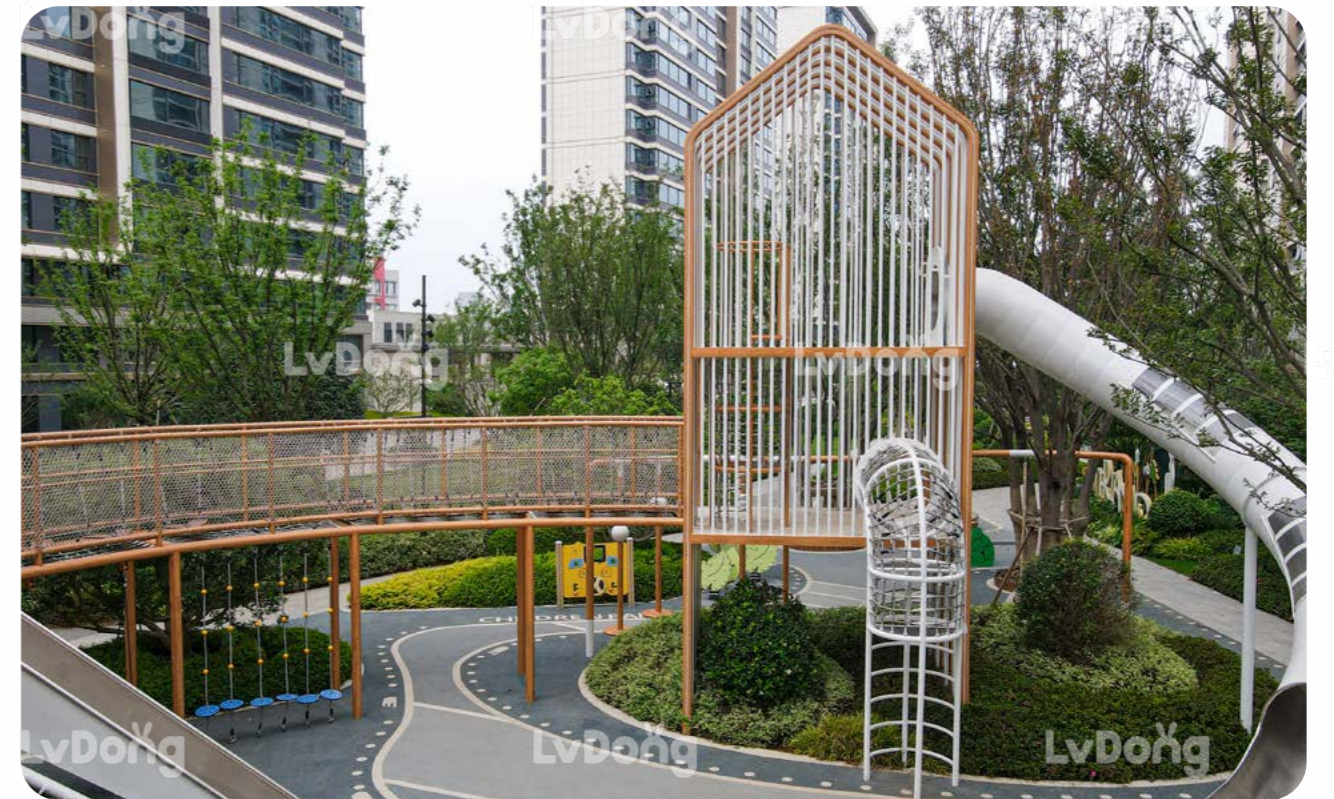

368cm

招商·南京璀璨璟园

China Merchants Nanjing Cuican Jingyuan

地点 / Location
江苏南京 / Jiangsu, Nanjing

规模 / Size
500m²

项目介绍 / Project Introduction

一座现代感的“金属森林”于小树林中生长。镀锌钢管构筑出银色的树屋与瞭望塔，蜿蜒的吊桥连接起空中走廊。孩子们穿行其间，感受工业美学与自然生机的奇妙融合，在攀爬与摇晃中锻炼勇气与平衡，收获林间的光影与友谊。

A modern 'metal forest' grows within a small grove. Galvanized steel pipes form silver treehouses and watchtowers, with winding suspension bridges connecting aerial walkways. Children move through it, experiencing the wonderful blend of industrial aesthetics and natural vitality, building courage and balance as they climb and sway, and enjoying the light and shadows of the forest along with friendships.