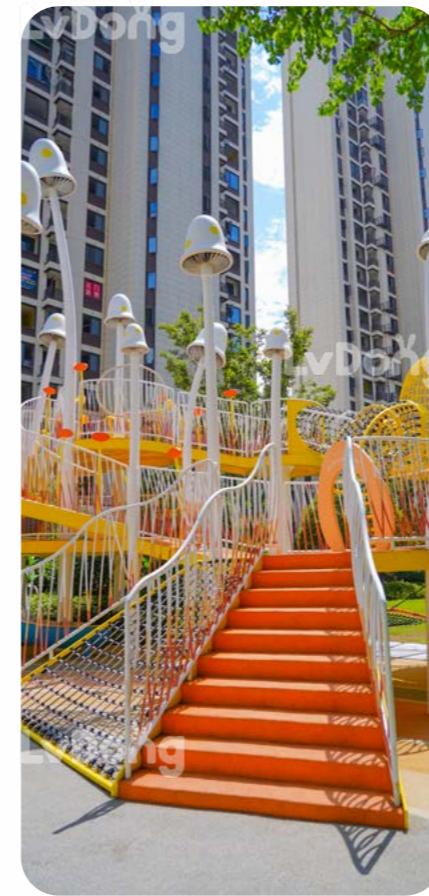

Drawing inspiration from two-dimensional game worlds, we enrich the 2D visuals into a more three-dimensional form, connecting the memories of children from both the last century and today. Combining concepts of child education, we designed a Mushroom Jungle Adventure Island. With mushroom platforms and small play equipment, the strategically placed points form a path through the jungle, offering children an adventurous journey!