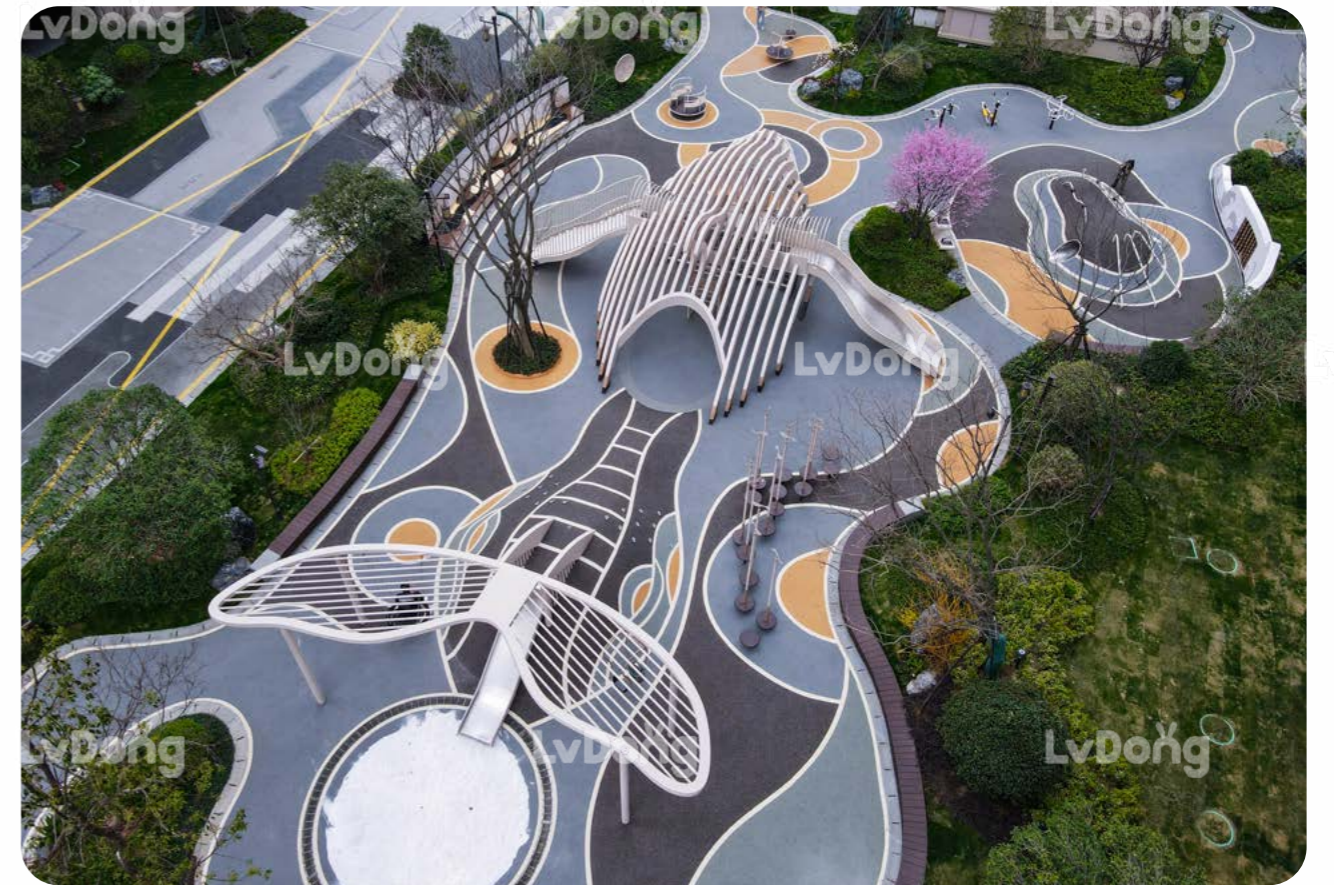

Wuxi Jianfa Shangyuan created an 'Ocean World' area in the center of the community centered around the theme of the big fish. Viewed from above, it looks like a big fish ready to leap out of the water, swimming freely. In line with the IP name, a unique version of the 'Big Fish & Begonia' park was created, opening a mysterious showtime of natural ocean and childlike wonder.