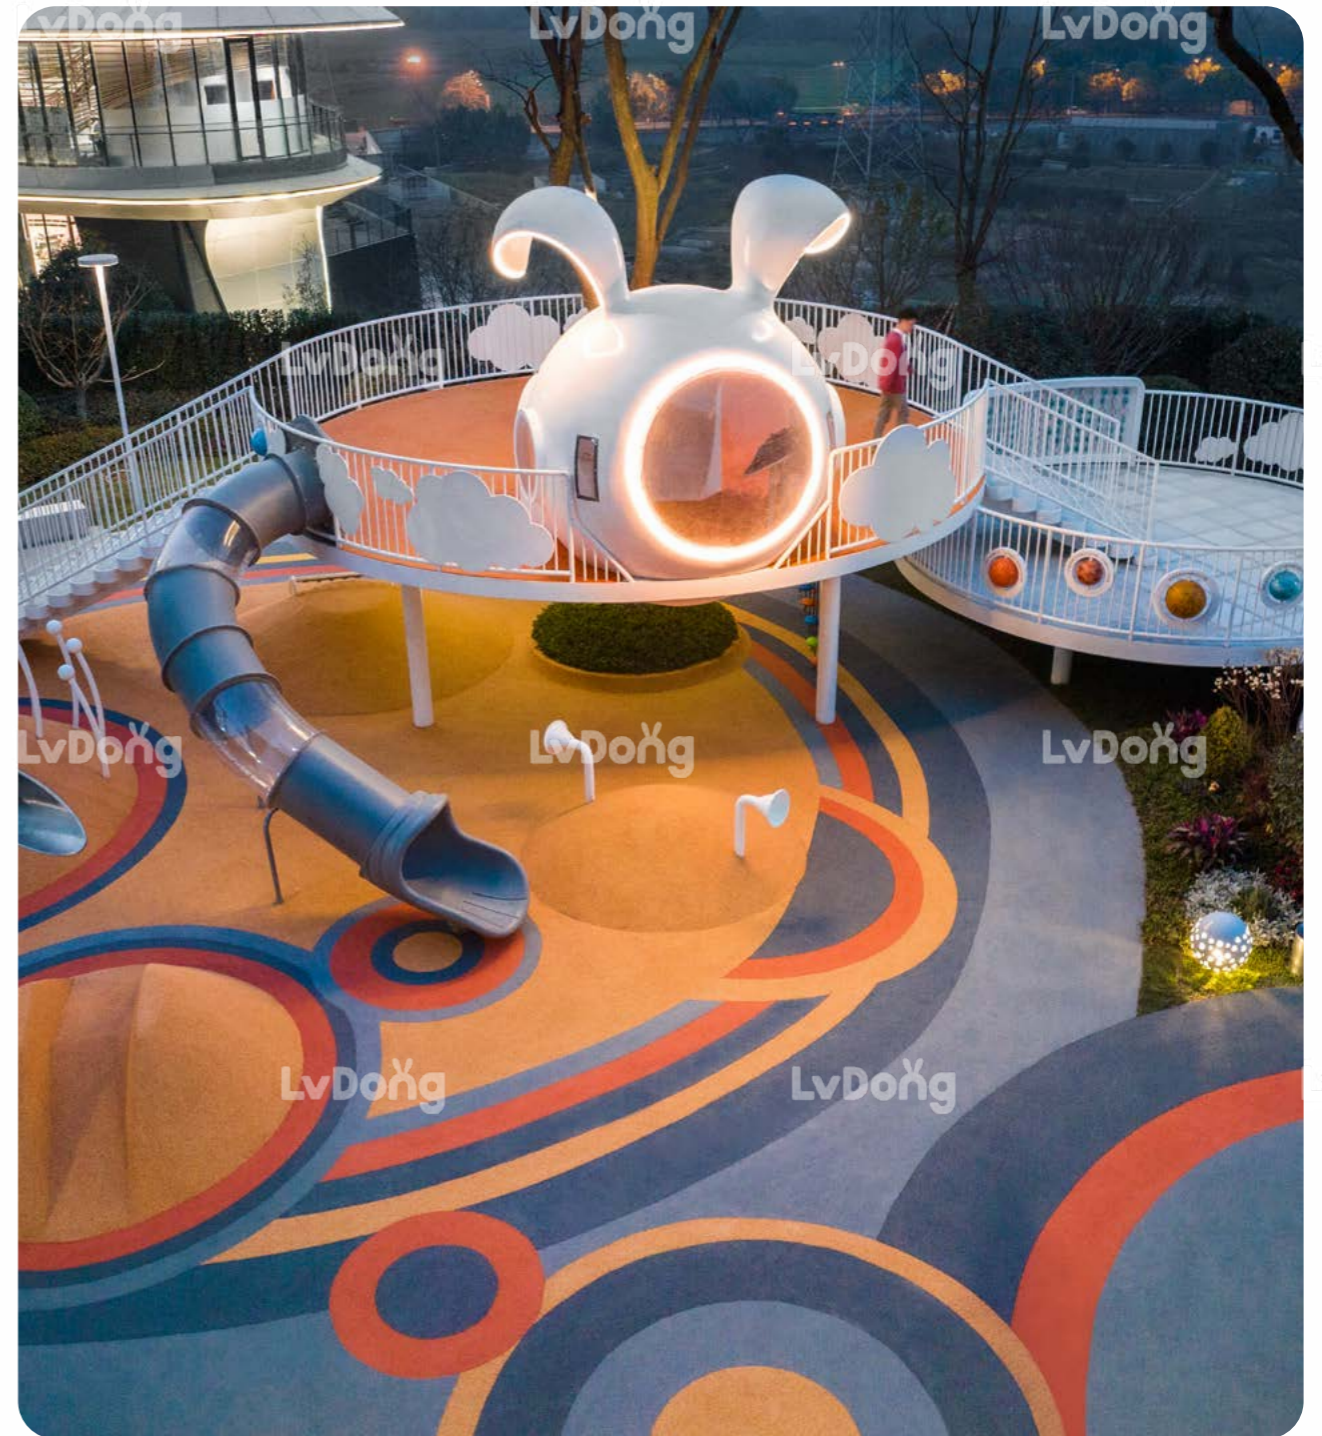

In the commercial development sequences in Suzhou and Beijing, we created a 'floating playground of childhood dreams' on the elevated floor. The bright and adorable shapes are cleverly combined with rope nets for climbing and plastic slides, transforming transitional spaces into all-weather fun zones. Children can climb and explore here, sliding down smoothly, igniting their energy through safe and enjoyable interactions, making every moment of returning home full of color and imagination.

越秀·星缦和润 & 星缦云渚

Yuexiu Xingman Herun & Xingman Yunzhu

地点 / Location
浙江杭州 / Zhejiang, Hangzhou

规模 / Size
1200+440m²

项目介绍 / Project Introduction

一个全新的儿童游乐天地，等待着小小宇航员们勇敢地探索未知的宇宙奥秘！银河之水贯穿星际的旅途在错综复杂的星际迷宫中寻找出路在享受发现新星体的喜悦中感受不一样的奇妙体验。

A brand-new children's playland awaits little astronauts to bravely explore the mysteries of the unknown universe! The waters of the galaxy flow through the interstellar journey, finding a way through the intricate star maze, and experiencing a unique wonder while enjoying the joy of discovering new celestial bodies.