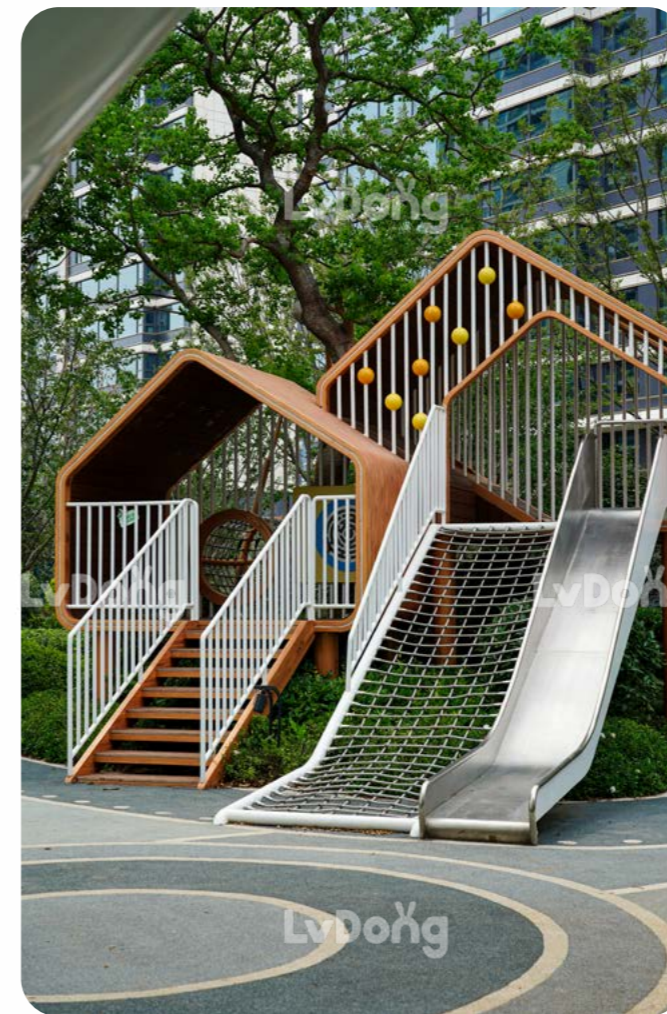

LDF2501076

@ 名称 Name 木屋平台 Wooden House Platform **尺寸** Size 1595×1182×770cm

主材质 Material 镀锌钢管, 304 不锈钢 Galvanized Steel Pipe, 304 Stainless Steel

适用年龄 Age 6-12 岁 Years