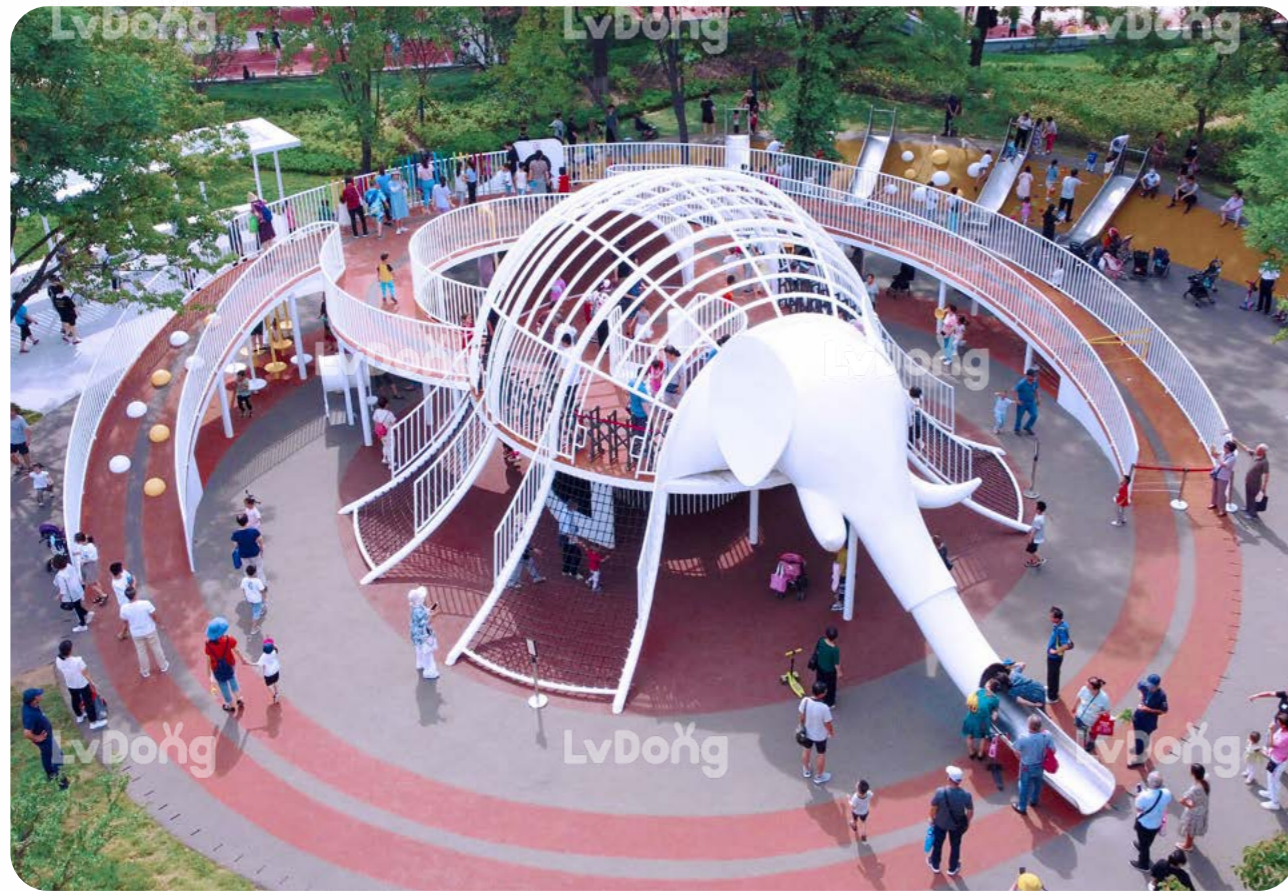

西安·兴庆宫

Xi'an Xingqing Palace Park

地点 / Location
陕西西安 / Shanxi, Xi'an

规模 / Size
5500m²

项目介绍 / Project Introduction

公园里的老物件母子大象滑梯建造于1964年，至今已经57年，曾给孩子们带来许多欢乐。此次以“大象”为主题，对兴庆宫游乐园区重新做规划设计。

The old elephant mother-and-child slide in the park was built in 1964 and has been around for 57 years, bringing joy to many children over the years. This time, the Xingqing Palace amusement park area is being redesigned with the theme of 'elephants'.