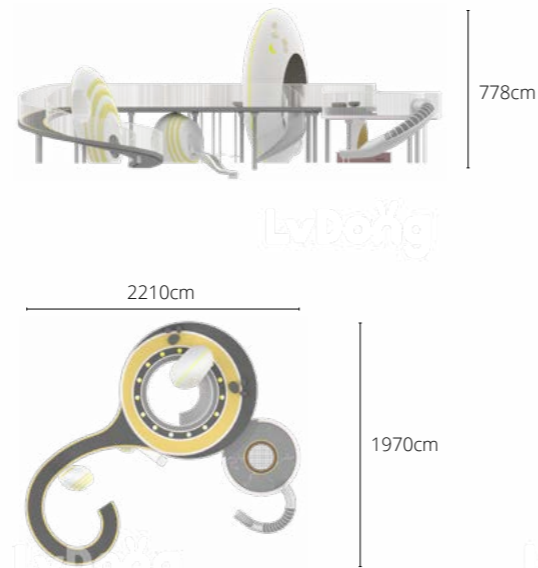

LDF2501020

| | | | | | |
|---|--|---|-----------------|--|-------------|
|  | 名称 Name |  | 尺寸 Size |  | 适用年龄 Age |
| | 二层平台 Second-floor Platform | | 2210×1970×778cm | | 6-12岁 Years |
|  | 主材质 Material | | | | |
| | 雕塑工艺, 花纹镀锌钢板 Sculpture Craft, Patterned Galvanized Steel Sheet | | | | |