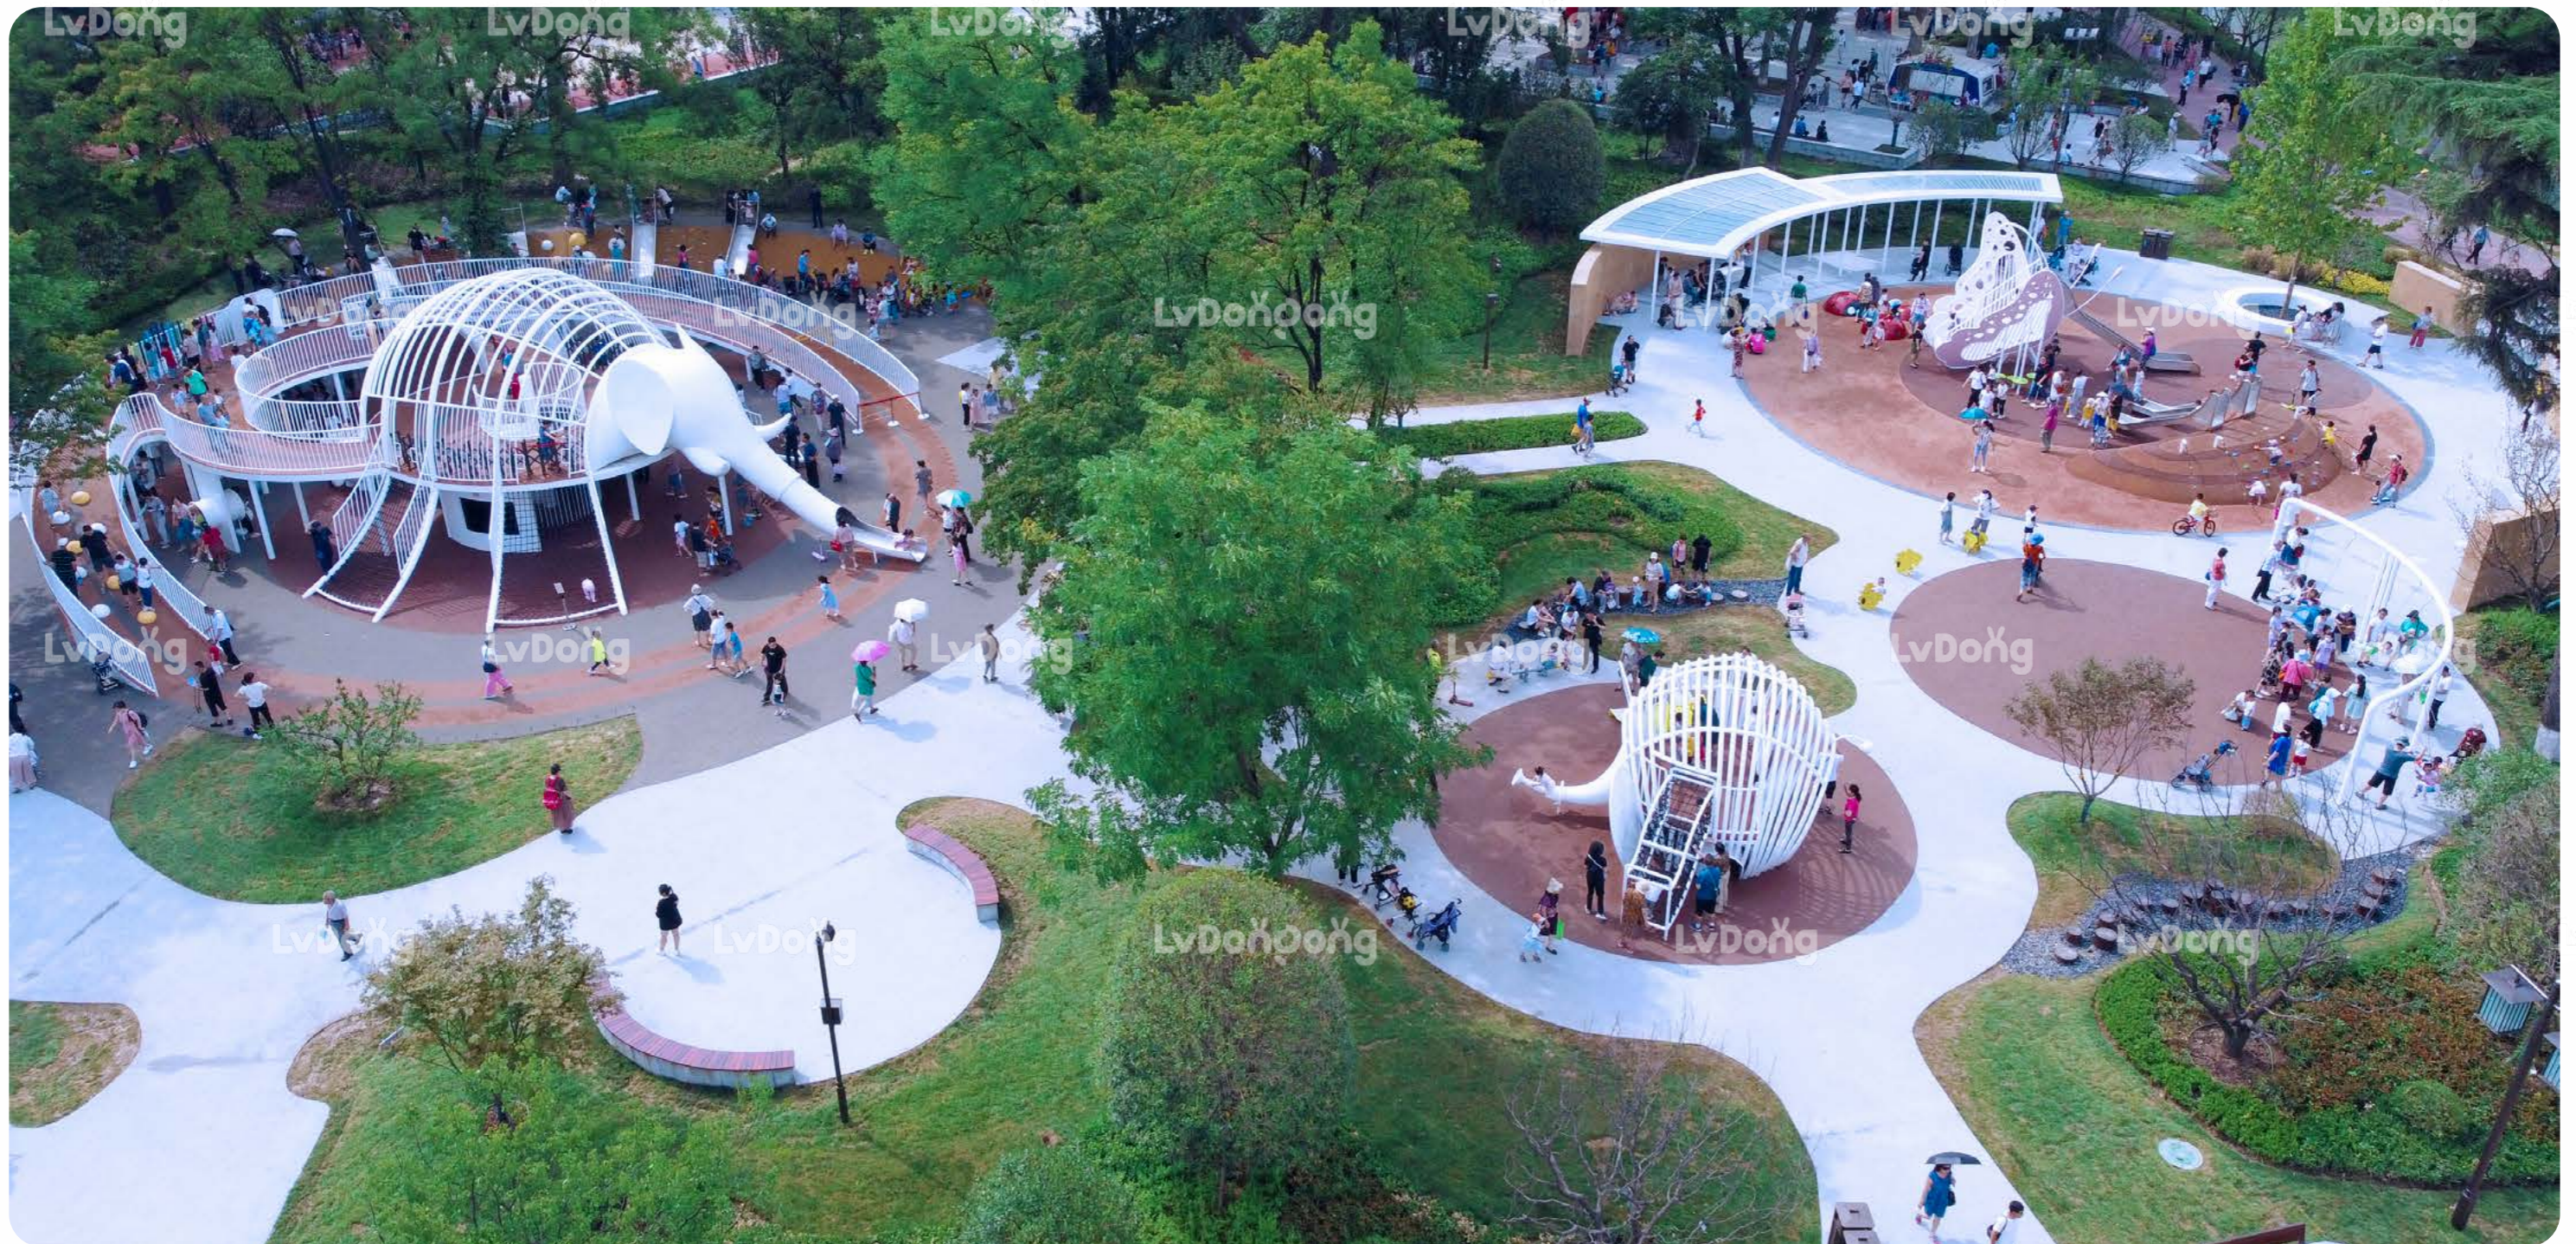

西安·兴庆宫

Xi'an Xingqing Palace Park

地点 / Location
陕西西安 / Shanxi, Xi'an

规模 / Size
5500m²

项目介绍 / Project Introduction

公园里的老物件母子大象滑梯建造于1964年，至今已经57年，曾给孩子们带来许多欢乐。此次以“大象”为主题，对兴庆宫游乐园区重新做规划设计。

The old elephant mother-and-child slide in the park was built in 1964 and has been around for 57 years, bringing joy to many children over the years. This time, the Xingqing Palace amusement park area is being redesigned with the theme of 'elephants'.