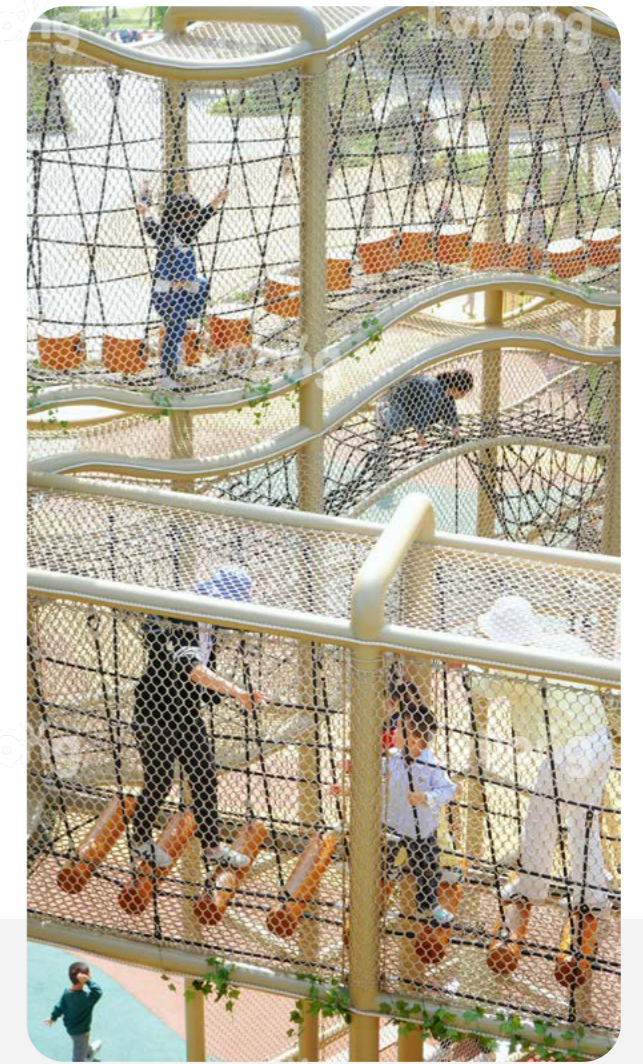

In the family-focused area of Suzhou Xinglanhui Commercial Plaza, we broke away from the traditional forms of play facilities and created a large, non-standard children's play space themed around an 'immersive forest.' At the center stands a lifelike artificial sculpted tree, surrounded by staggered and playful suspension bridges, allowing children to embark on a 'forest adventure' right inside the mall, while also providing families with a relaxed and enjoyable interactive environment.