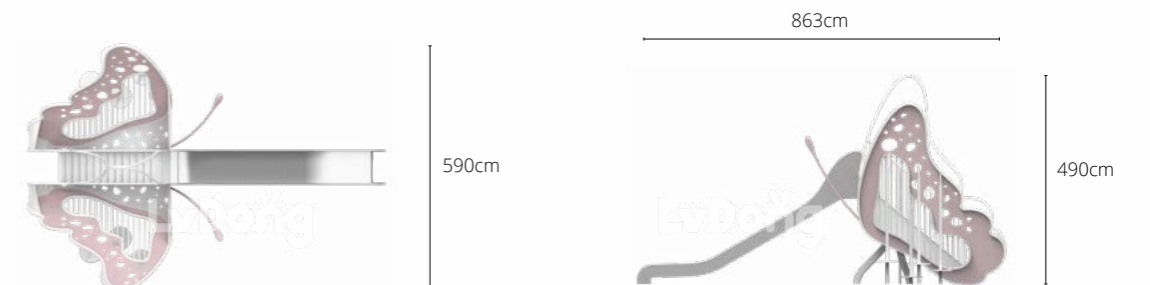

LDF2501004

@	名称 蝴蝶	Name Butterfly	尺寸 863×590×490cm	Size 863×590×490cm	适用年龄 3-12岁	Age Years
⊞	主材质 镀锌钢管, 304 不锈钢	Material Galvanized Steel Pipe, 304 Stainless Steel