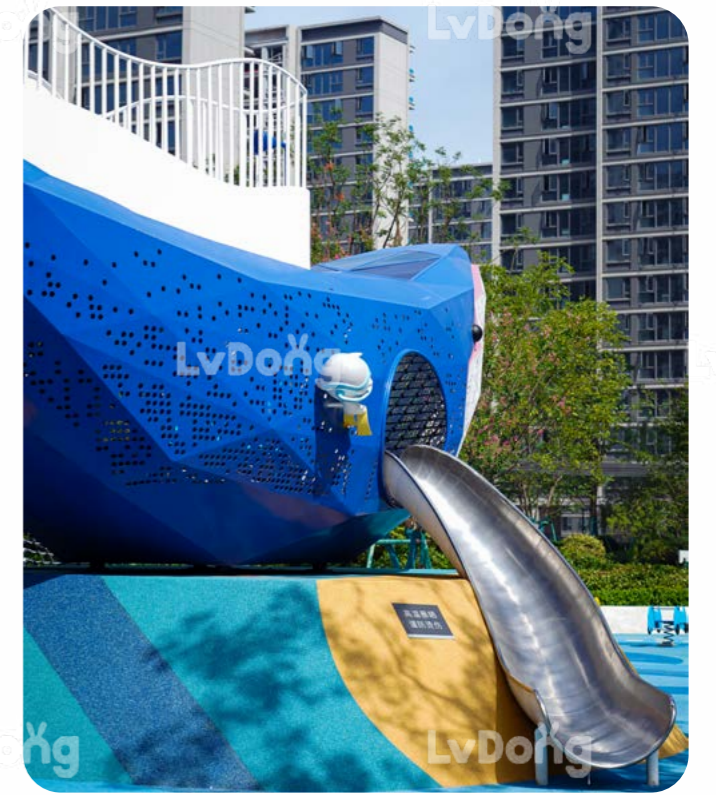

LDF2501007

- 名称 Name: 蘑菇 Mushroom
- 尺寸 Size: 1094x902x916cm
- 适用年龄 Age: 6-12岁 Years
- 主材质 Material: 镀锌钢管, 玻璃钢雕塑 Galvanized Steel Pipe, FRP Sculpture

金地·丽水风华和樾园

Gemdale Lishui Fenghua Heyue Garden

地点 / Location
浙江丽水 / Zhejiang, Lishui

规模 / Size
700m²

项目介绍 / Project Introduction

核心艺术装置以鲸鱼为模型，将鲸鱼跃出水面的瞬间用切面化的艺术手法定格在陆地上，鲜明而富有趣味，予孩子无限想象。帮助孩子发展“自然探索、语言、人际、肢体运动、视觉空间”五大智能。

The core art installation is modeled after a whale, capturing the moment it leaps out of the water with a segmented artistic approach, frozen on land. It is striking and playful, inspiring limitless imagination in children. It helps children develop five key intelligences: 'natural exploration, language, interpersonal skills, physical movement, and visual-spatial awareness.'