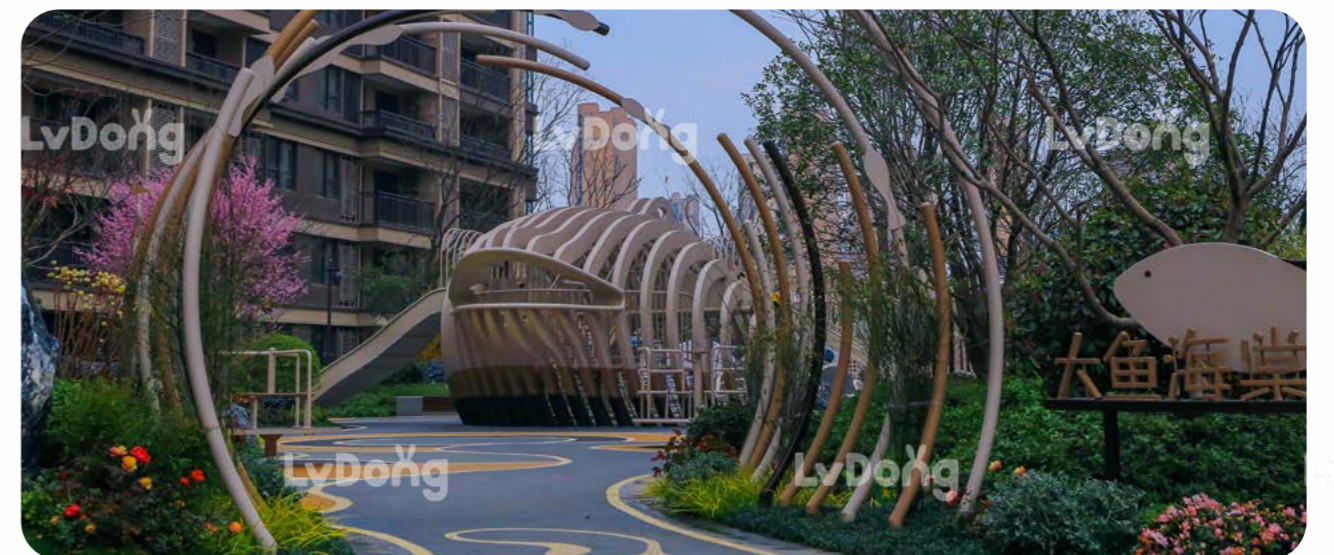

LDF2501021

@	名称 Name 骨架鲸鱼 Skeleton Whale	尺寸 Size	1500×1123×403cm	适用年龄 Age	6-12岁 Years
⊞	主材质 Material 镀锌钢管, 304 不锈钢	Material Galvanized Steel Pipe, 304 Stainless Steel