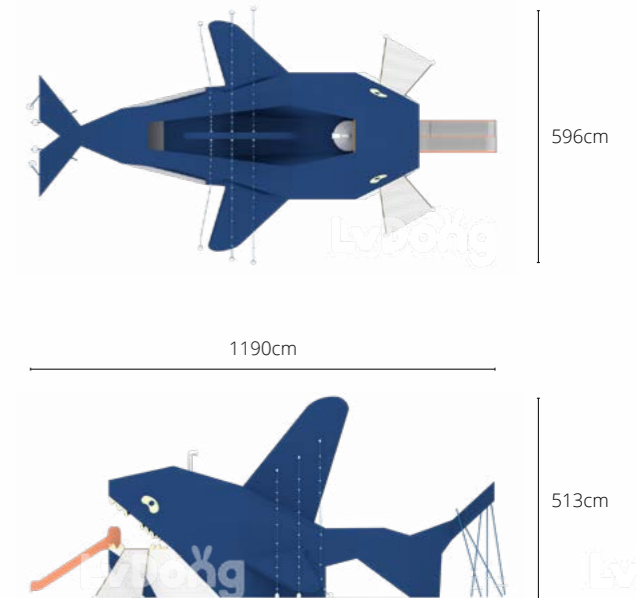

The entire site revolves around the Feihe theme, creating a wetland-themed park. The equipment is playful and highly engaging, allowing children to enhance their artistic creativity and imagination while playing. The wooden double-crane and shark shapes are customized to match the theme park's IP, presenting a more friendly and cute image that is very popular with children. The shark's adorable eyes and big mouth create a strong contrast in cuteness.

LDF2501005

| | | | | | | |
|---|--------------------|--|-----------------------|------|---------------|--------------|
| @ | 名称 飞鹤 | Name Flying Crane | 尺寸 1497×1224×953cm | Size | 适用年龄 3-12岁 | Age Years |
| 🔲 | 主材质 镀锌钢管, 菠萝格实木 | Material Galvanized Steel Pipe, Merbau Solid Wood | | | | |

LDF2501006

| | | | | | | |
|---|--------------------|--|----------------------|------|---------------|--------------|
| @ | 名称 鲨鱼 | Name Shark | 尺寸 1190×596×513cm | Size | 适用年龄 6-12岁 | Age Years |
| 🔲 | 主材质 镀锌钢管, 菠萝格实木 | Material Galvanized Steel Pipe, Merbau Solid Wood | | | | |