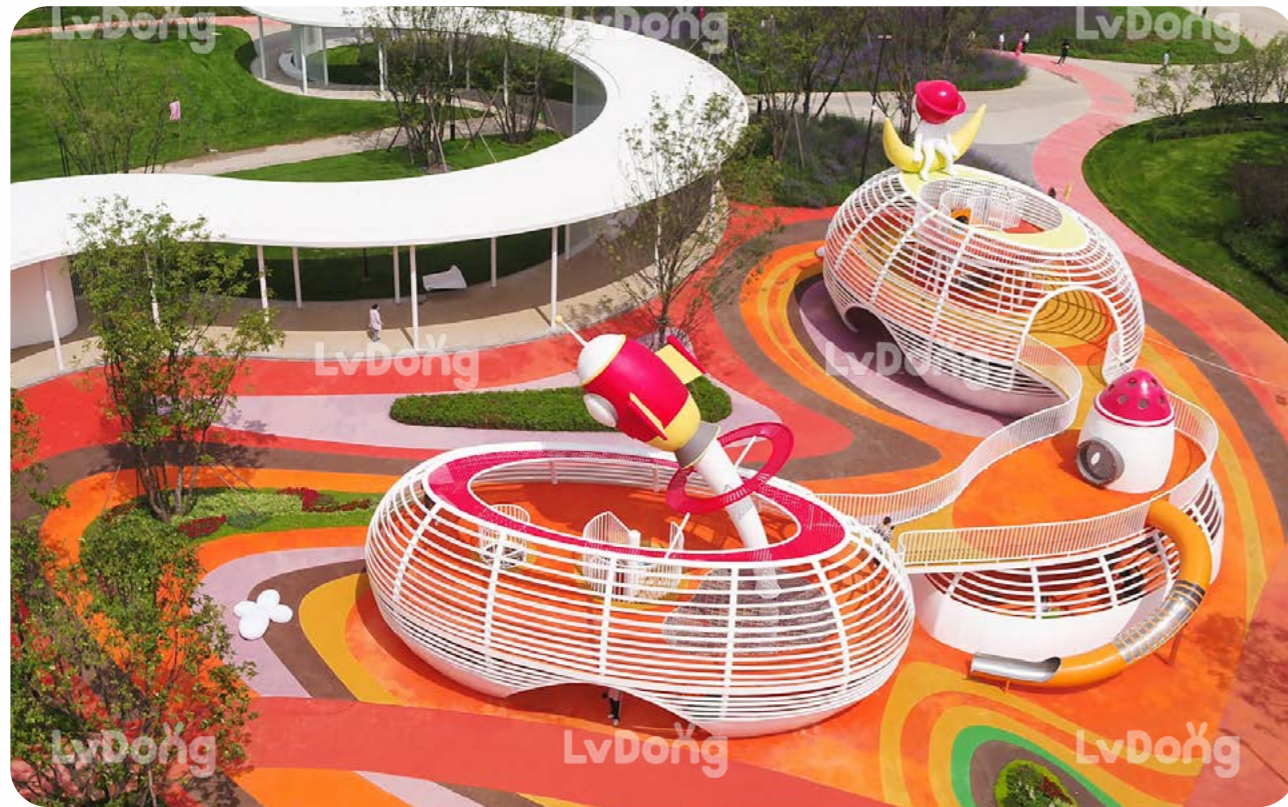

大象山谷

自然界中生存着成千上万的生物，他们是人类的朋友，也是小朋友认知世界的一部分。通过与自然的亲密接触，孩子们能够认识到蝴蝶、瓢虫、大象、小象等好朋友，充分的丰富了孩子的想象力与创造力。

长春·中铁博览城

Changchun China Railway Expo City

地点 / Location
吉林长春 / Jilin, Changchun

规模 / Size
53000m²

项目介绍 / Project Introduction

每个孩子都是小小宇航员，有着属于自己的小宇宙，在广阔的太空中有着无数神秘的地方，等待着小小宇航员们去探索。在这里可以遨游太空，坐着宇宙飞船，穿过宇宙轨道，在太空中穿梭。

Every child is a little astronaut, with their own tiny universe. In the vast space, there are countless mysterious places waiting for little astronauts to explore. Here, they can travel through space, ride a spaceship, pass through cosmic orbits, and shuttle through the universe.

遨游在这橙色的星河之中
 小小宇航员们在里面晃来晃去
 别提有多开心了
 旁边还有着各种小小星球
 可以来回穿梭于行星之中

盐城·飞鹤欢乐谷

Yancheng Feihe Happy Valley

地点 / Location
江苏盐城 / Jiangsu, Yancheng

规模 / Size
25000m²

项目介绍 / Project Introduction

整个场地围绕飞鹤主题，营造湿地主题公园。设备童趣且游玩性高，让孩子们在游玩的时候，也提升艺术创造能力和想象力。木质打造的双鹤与鲨鱼造型，符合主题公园IP定制，更加亲人可爱的形象大受小朋友们的喜爱，鲨鱼萌萌的眼睛和大嘴巴形成强烈的反差萌。

The entire site revolves around the Feihe theme, creating a wetland-themed park. The equipment is playful and highly engaging, allowing children to enhance their artistic creativity and imagination while playing. The wooden double-crane and shark shapes are customized to match the theme park's IP, presenting a more friendly and cute image that is very popular with children. The shark's adorable eyes and big mouth create a strong contrast in cuteness.