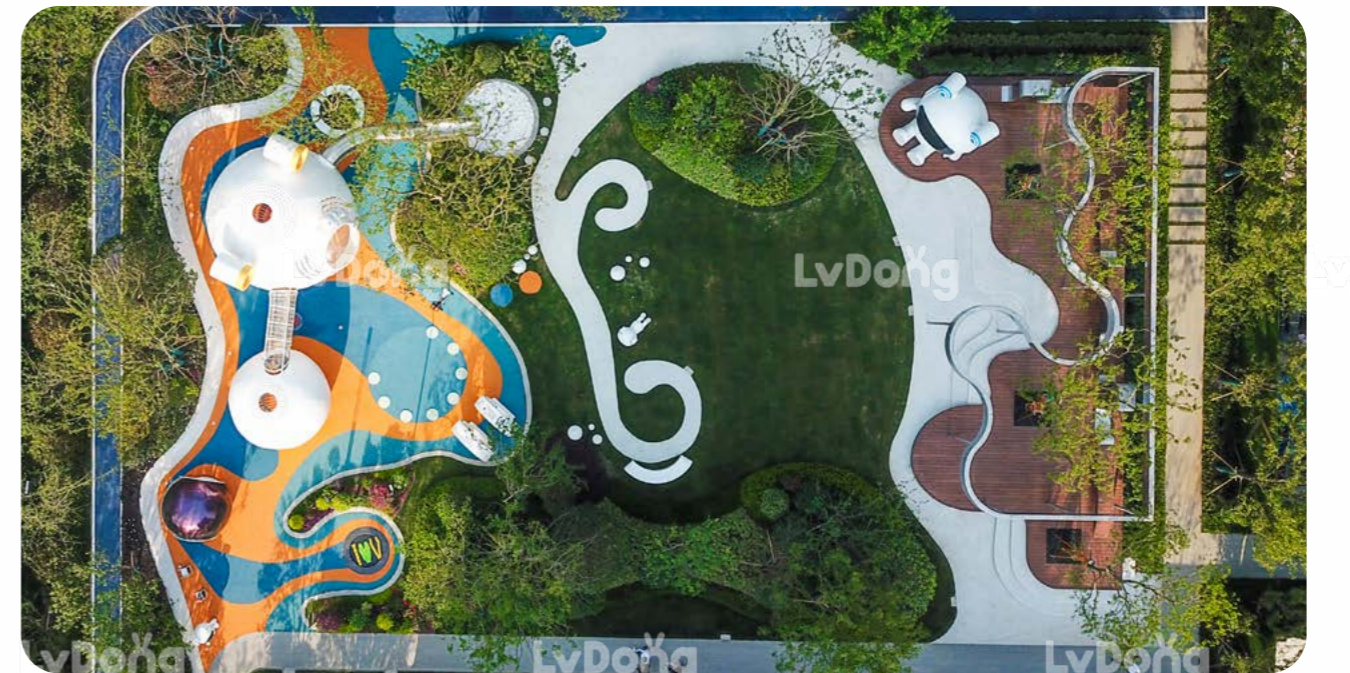

LDF2501015

@ 名称 Name 未来星球 Future Planet
尺寸 Size 1390×1086×570cm
适用年龄 Age 3-12岁 Years

⊞ 主材质 Material 镀锌钢管, 亚克力半球 Galvanized Steel Pipe, Acrylic Hemisphere