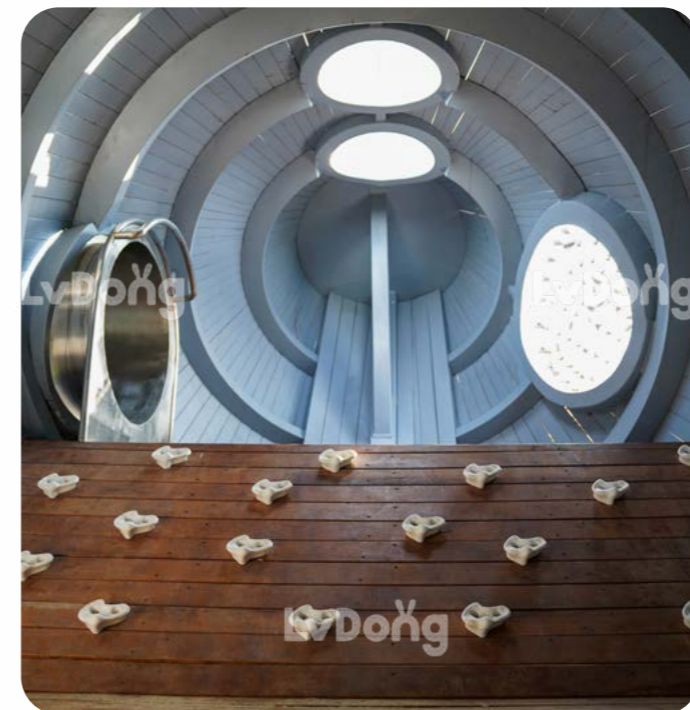

LDF2501006

@	名称 鲨鱼	Name Shark	尺寸 1190×596×513cm	Size	适用年龄 6-12岁	Age Years
🔲	主材质 镀锌钢管, 菠萝格实木	Material Galvanized Steel Pipe, Merbau Solid Wood