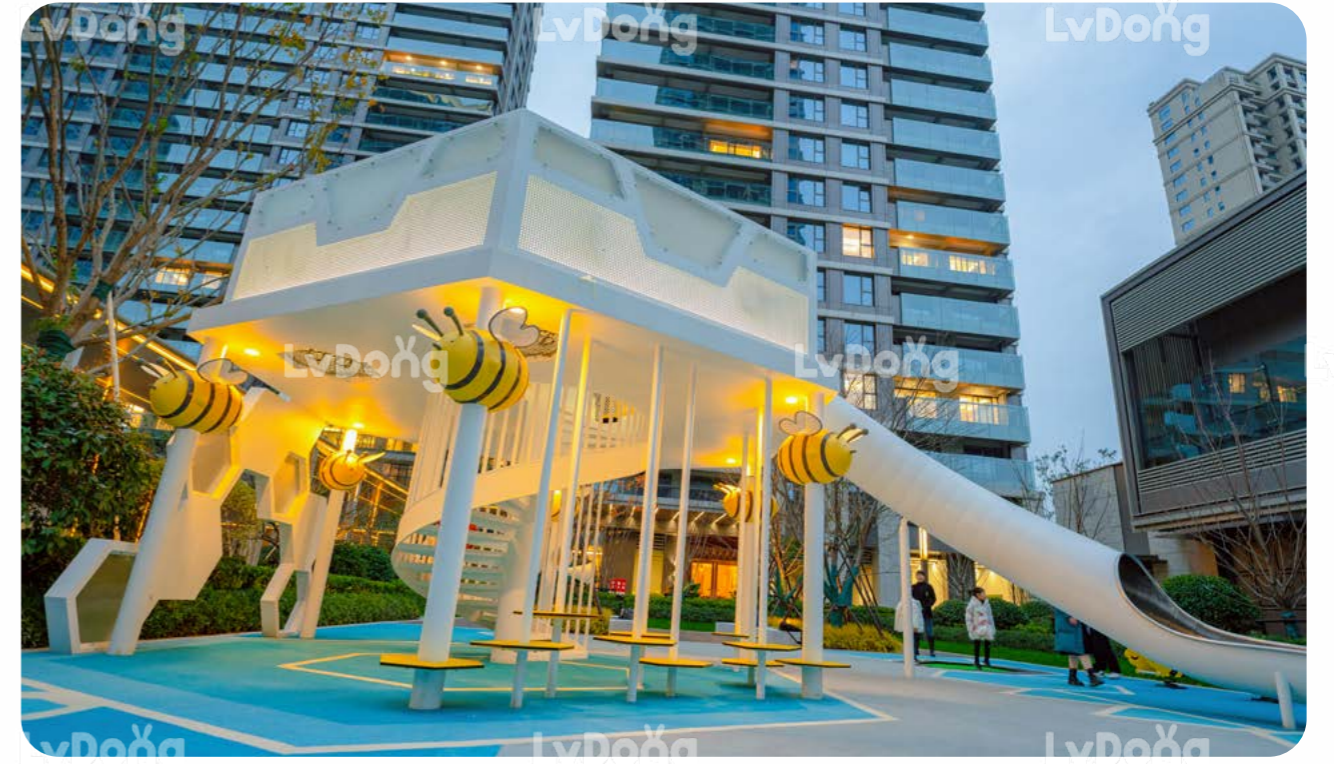

LDF2501017

	名称 Name 蜜蜂小窝 Bee Hive		尺寸 Size 978×640×450cm		适用年龄 Age 3-12岁 Years
	主材质 不锈钢板材, 玻璃钢雕塑		Material Stainless Plate-Sheel, FRP Sculpture