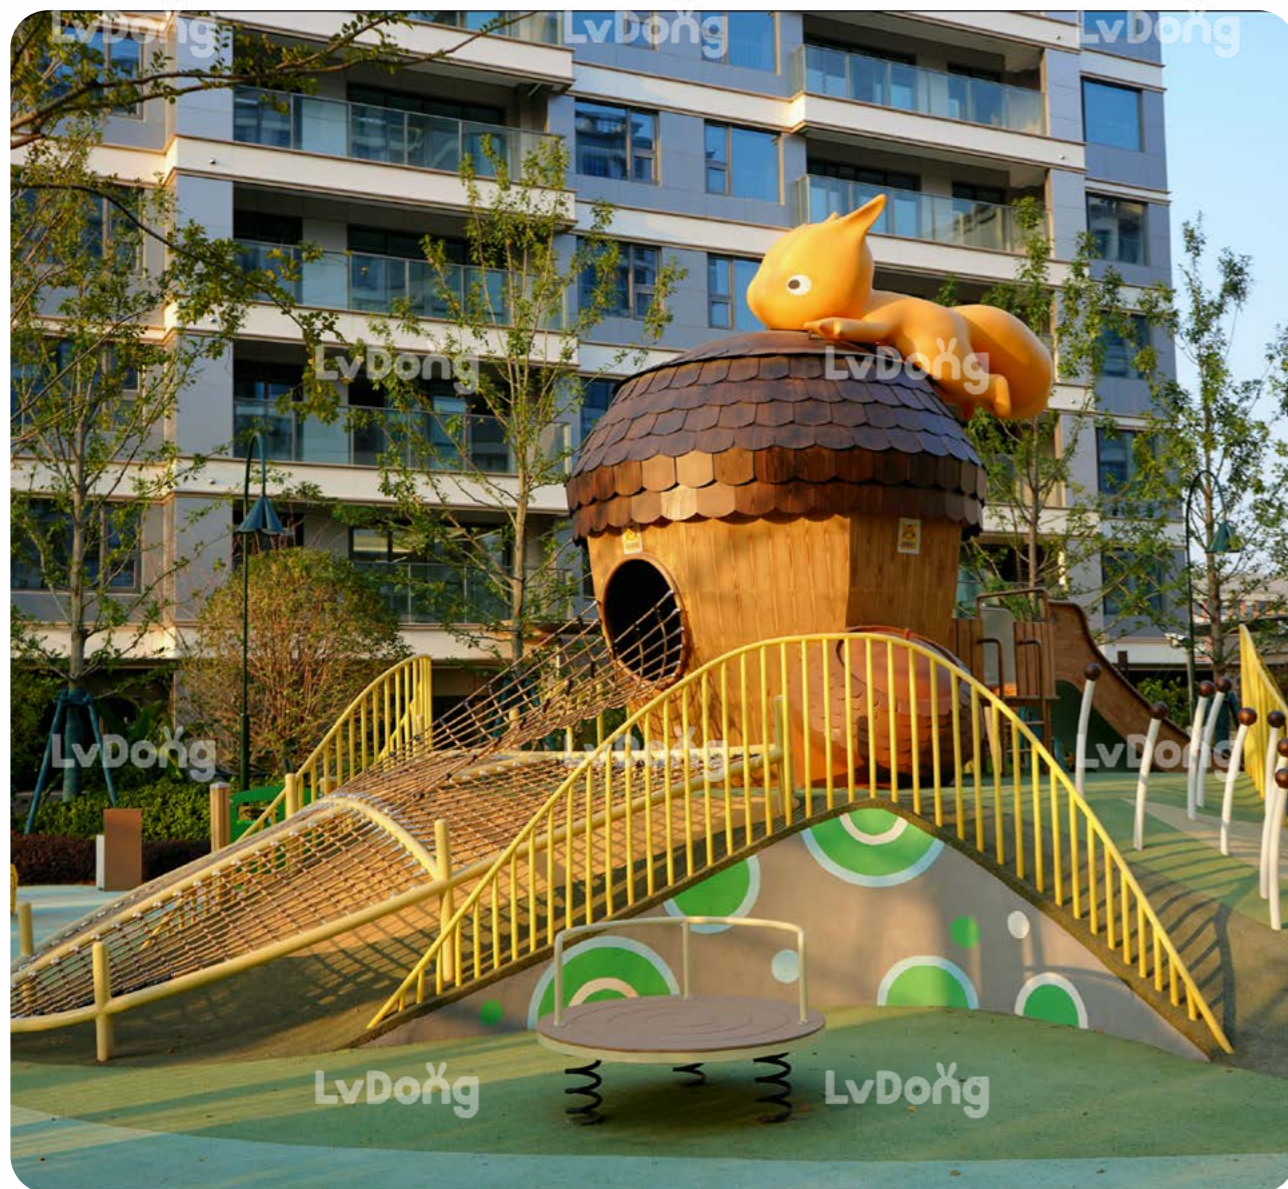

规模 / Size
500m²

项目介绍 / Project Introduction

设计师从孩子的角度出发，结合星际大冒险故事线，将星际乐园划分为初入星际、星际探索、星际航站、时光穿梭四个板块，以不同的星球主题打造充满孩子想象的乐园，满足功能需求的同时，给孩子带来更多的探索。

The designer approaches from the child's perspective and, combined with the storyline of an interstellar adventure, divides the interstellar park into four sections: First Step into the Stars, Stellar Exploration, Star Terminal, and Time Travel. Each section is designed with different planetary themes to create a park full of children's imagination, meeting functional needs while providing more opportunities for exploration.

LDF2501015

@ 名称 Name 未来星球 Future Planet
 尺寸 Size 1390×1086×570cm
 适用年龄 Age 3-12岁 Years

⊞ 主材质 Material 镀锌钢管, 亚克力半球 Galvanized Steel Pipe, Acrylic Hemisphere

招商·苏州臻和璟园

China Merchants Suzhou Zhenhe Jingyuan

地点 / Location
江苏苏州 / Jiangsu, Suzhou

规模 / Size
300m²

项目介绍 / Project Introduction

一座以松鼠与榛果为灵感的童趣乐园藏于绿意之中。木质廊桥连接着起伏的绿色坡地，榛果造型的钻洞与滑梯散落林间。孩子们在此追逐、躲藏、攀爬，像小松鼠般自由探索，在自然的怀抱里收获勇气、友谊与无尽欢笑。

A whimsical park inspired by squirrels and hazelnuts is tucked away within greenery. Wooden bridges connect rolling green hills, and hazelnut-shaped tunnels and slides are scattered throughout the forest. Children chase, hide, and climb here, exploring freely like little squirrels, and in the embrace of nature, they gain courage, friendship, and endless laughter.

LDF2501075

名称 Name
橡果 Acorn

尺寸 Size
1230×368×611cm

适用年龄 Age
3-12岁 Years

主材质
镀锌钢管, 304 不锈钢

Material
Galvanized Steel Pipe, 304 Stainless Steel

611cm

1230cm