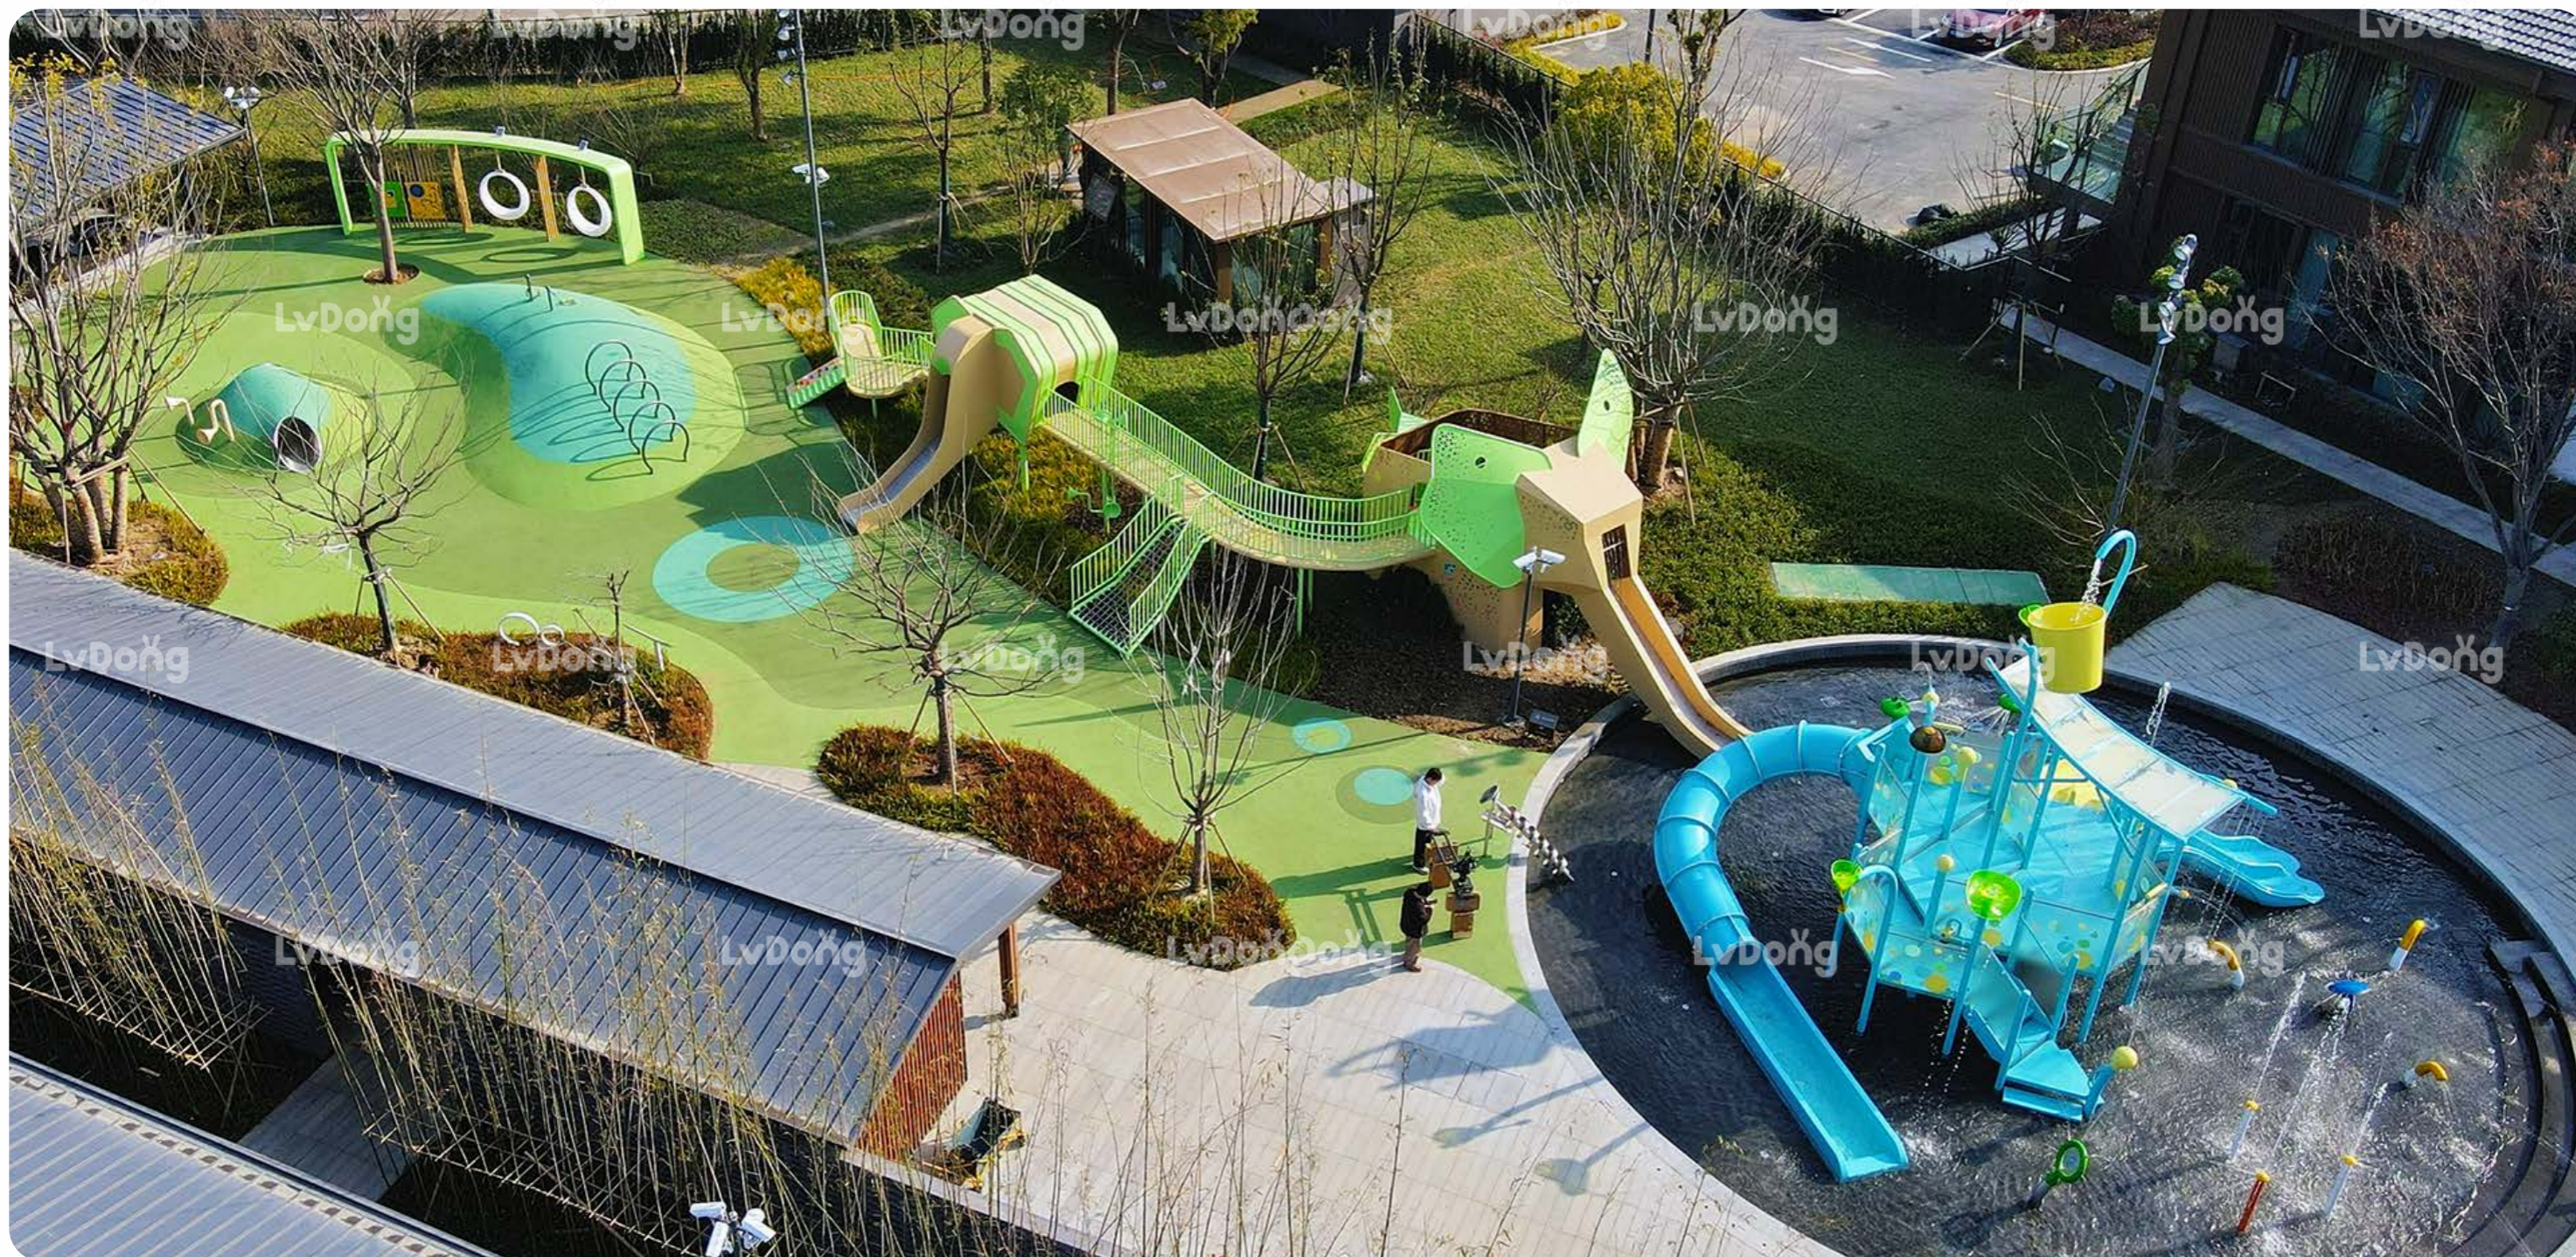

In the family-focused area of Suzhou Xinglanhui Commercial Plaza, we broke away from the traditional forms of play facilities and created a large, non-standard children's play space themed around an 'immersive forest.' At the center stands a lifelike artificial sculpted tree, surrounded by staggered and playful suspension bridges, allowing children to embark on a 'forest adventure' right inside the mall, while also providing families with a relaxed and enjoyable interactive environment.

苏州星澜荟商业广场，以光影重塑现代商业场景，于姑苏繁华处点亮都市新生活引力场，融合休闲、购物与社交，构筑引领区域的潮流生活聚核。

LDF2501072

@ 名称 Name
森林树屋 Forest Treehouse

尺寸 Size
5638×2276×1200cm

适用年龄 Age
6-12岁 Years

主材质 Material
φ325 钢管, 水泥雕塑工艺 φ325 Steel Pipe, Cement Sculpture Craft

苏州·园区奥特莱斯

Suzhou SIP Outlets

地点 / Location
江苏苏州 / Jiangsu, Suzhou

规模 / Size
500m²

项目介绍 / Project Introduction

在繁华的都市中心，为孩子们打造了一座充满欢笑与探索的梦幻空间！我们以“安全、趣味、成长”为核心，将商场广场的闲置区域转化为儿童专属的活力磁场，为家庭提供一站式亲子互动体验。

In the bustling city center, we have created a magical space full of laughter and exploration for children! Focusing on 'safety, fun, and growth,' we have transformed unused areas of the mall plaza into a vibrant playground exclusively for kids, providing families with a one-stop interactive experience.

苏州·临湖富硒温泉酒店

Suzhou Linhu Selenium-Enriched Hot Spring Hotel

地点 / Location
江苏苏州 / Jiangsu, Suzhou

规模 / Size
800m²

项目介绍 / Project Introduction

苏州临湖富硒温泉酒店儿童区，将森林、温泉与童趣诗意相融。游乐设备以卡通大象与自然色调为主，造型灵动柔和。孩子们在攀爬滑行间释放活力，父母可在旁舒适休憩泡温泉，共享温暖亲密的假日时光。这里是温泉疗愈之旅中，专为家庭定制的快乐注脚。