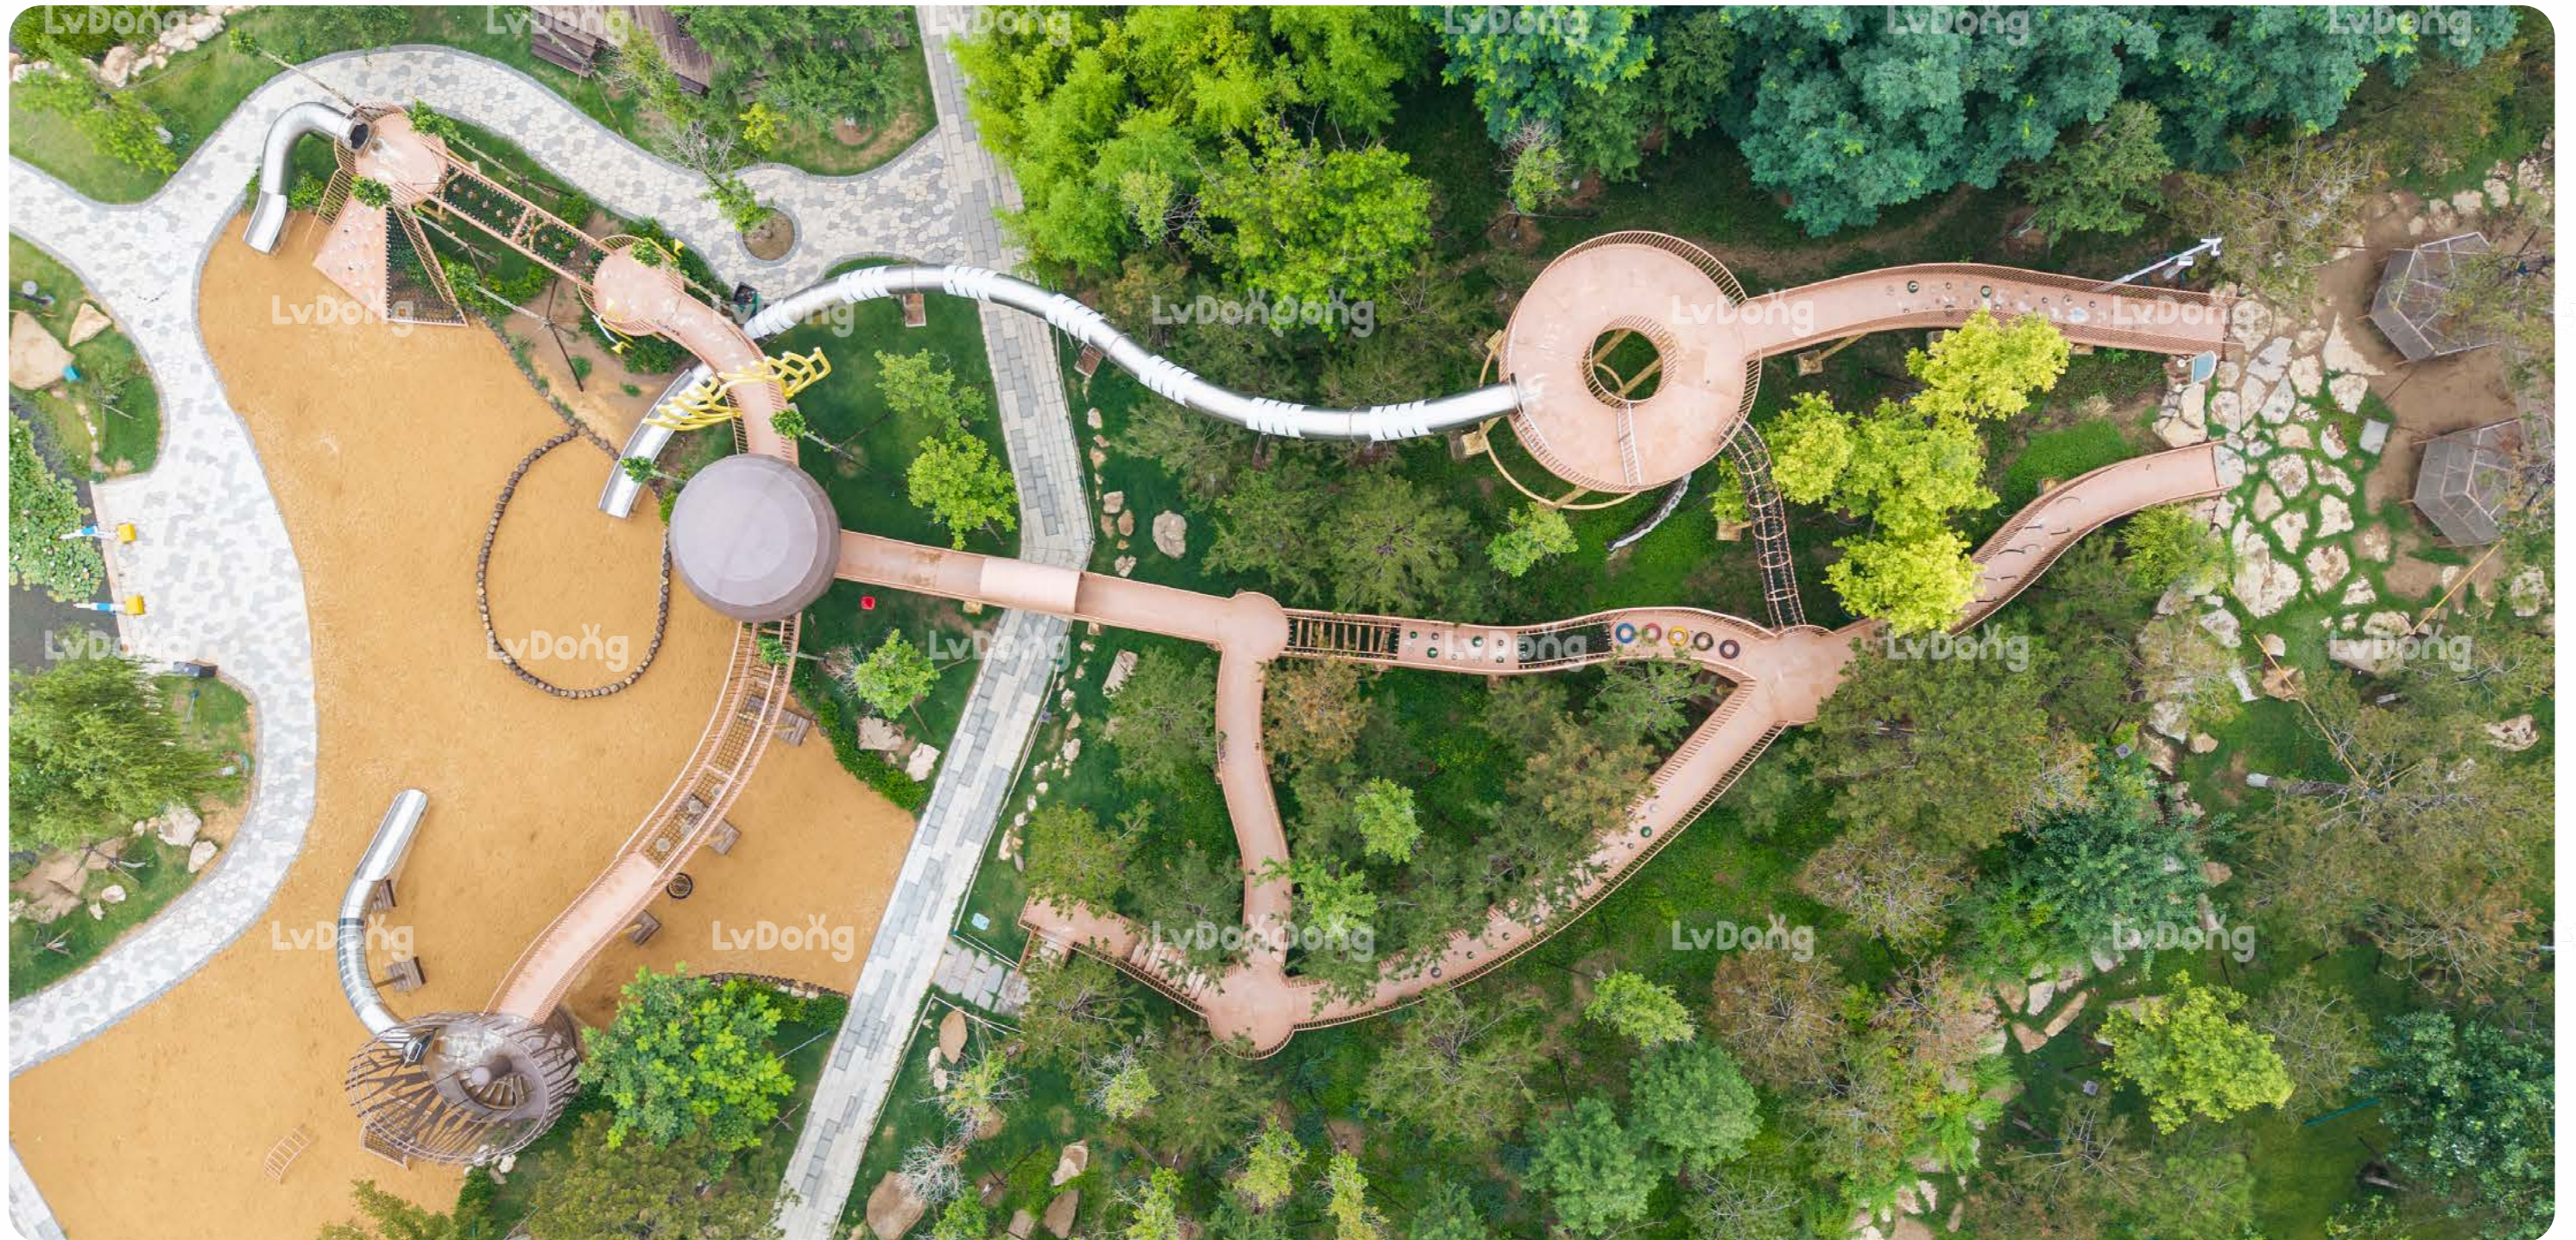

东营·泮水公园

Dongying Panshui Park

地点 / Location
山东东营 / Shandong, Dongying

规模 / Size
5000m²

项目介绍 / Project Introduction

作为东营泮水公园亲子互动场景的核心板块，儿童户外游乐区以“自然地形 + 主题沉浸”为设计理念，依托公园原生地貌，打造两大特色游乐场景，兼顾趣味性、安全性与景观融合度，为儿童提供沉浸式户外探索空间。

As the core section of the parent-child interaction scene in Dongying Panshui Park, the children's outdoor play area is designed with the concept of 'natural terrain and themed immersion.' Relying on the park's original landforms, it creates two distinctive play scenes that balance fun, safety, and landscape integration, providing children with an immersive outdoor exploration space.