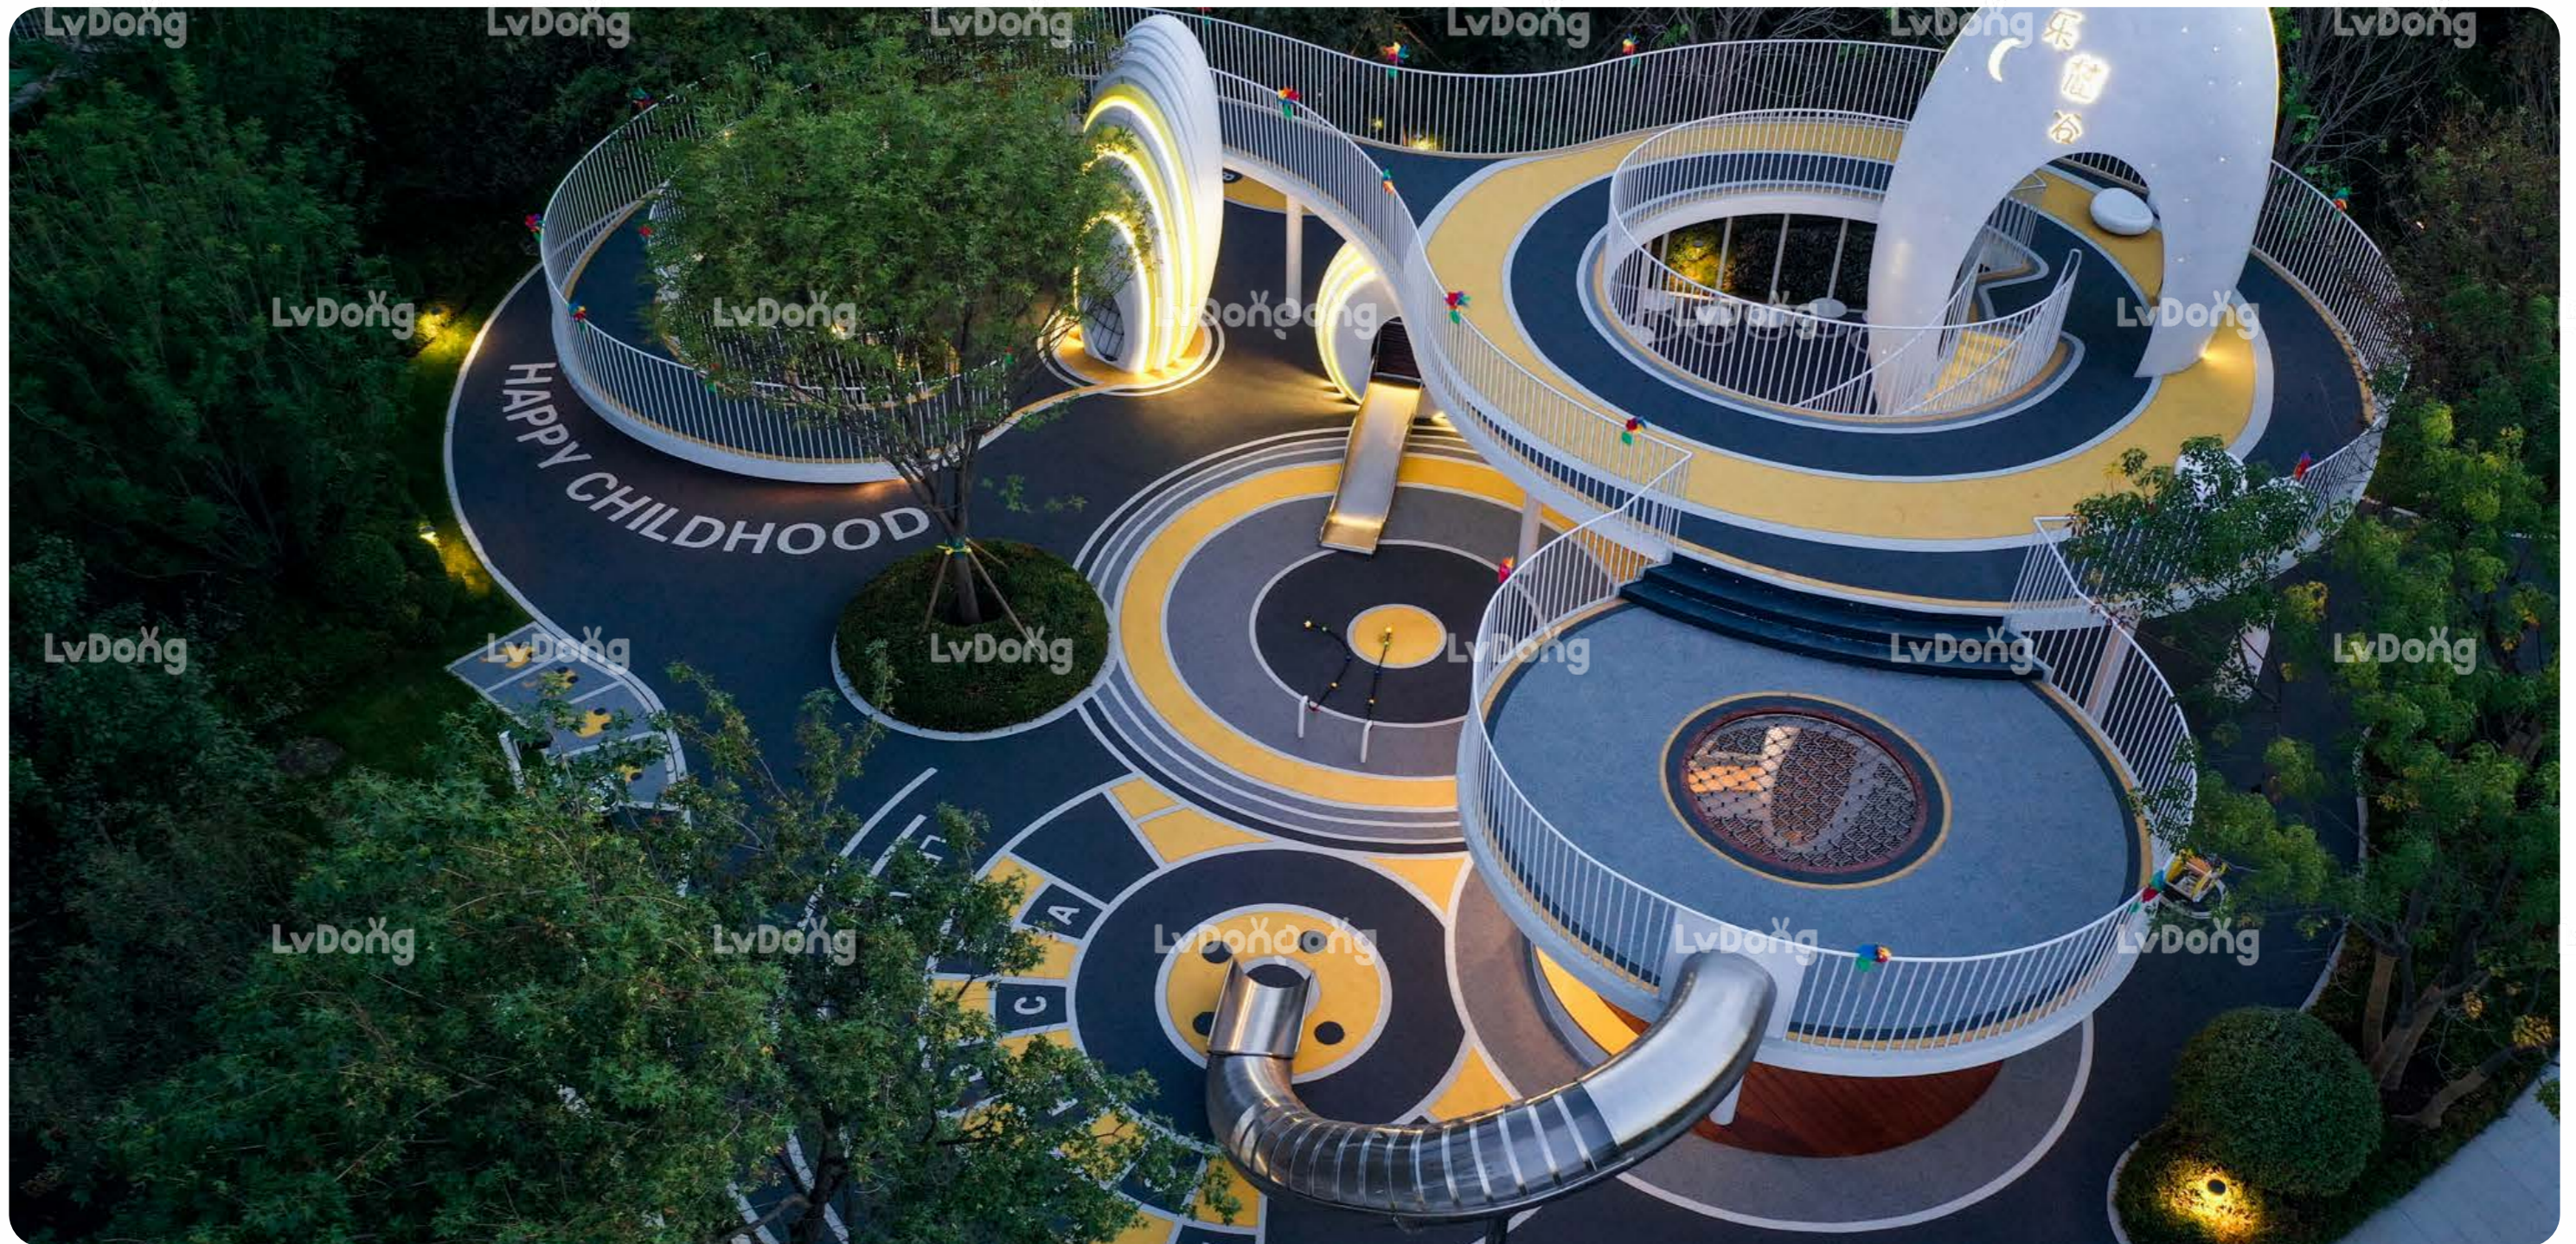

中海·沈阳云麓里

Sino-Ocean Shenyang Yunlu Li

地点 / Location
辽宁沈阳 / Liaoning, Shenyang

规模 / Size
600m²

项目介绍 / Project Introduction

自由绿洲——不论是当代还是过去，承载一座城市永恒魅力的空间载体，永远是其基于本土的、精神性的建筑。当生活的步伐过快，不妨一头扎进自然与艺术的漩涡，从繁忙中苏醒，舒展自我。

Free Oasis—whether in contemporary times or in the past, the spatial carrier that carries the eternal charm of a city has always been its locally rooted, spiritual architecture. When life moves too fast, it's worth diving into the whirlpool of nature and art, waking up from the busyness, and stretching out your true self.