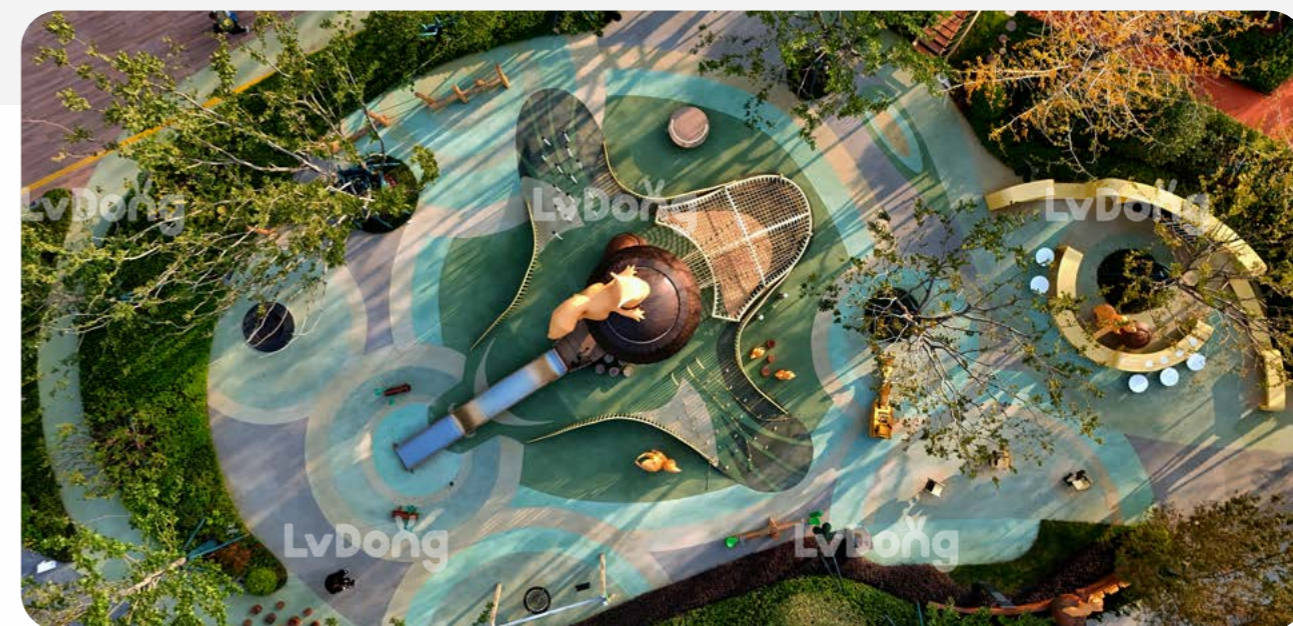

LDF2501075

名称 Name
橡果 Acorn

尺寸 Size
1230×368×611cm

适用年龄 Age
3-12岁 Years

主材质
镀锌钢管, 304 不锈钢

Material
Galvanized Steel Pipe, 304 Stainless Steel

611cm

1230cm

368cm