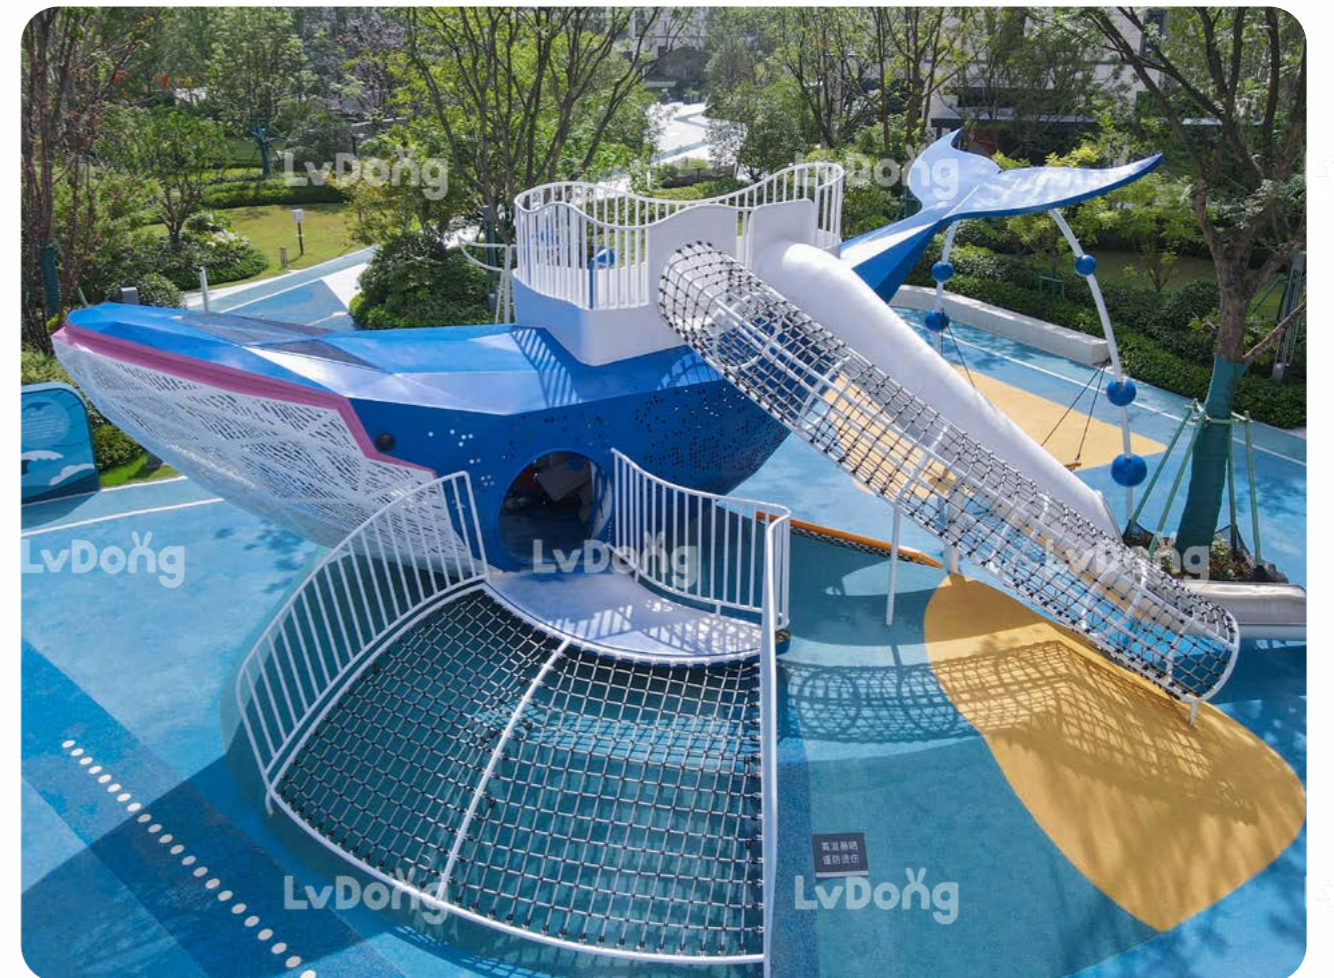

LDF2501009

- 名称 Name: 鲸鱼 Whale
- 尺寸 Size: 1221×1125×504cm
- 适用年龄 Age: 3-12岁 Years
- 主材质 Material: 镀锌钢管, 304 不锈钢 Galvanized Steel Pipe, 304 Stainless Steel